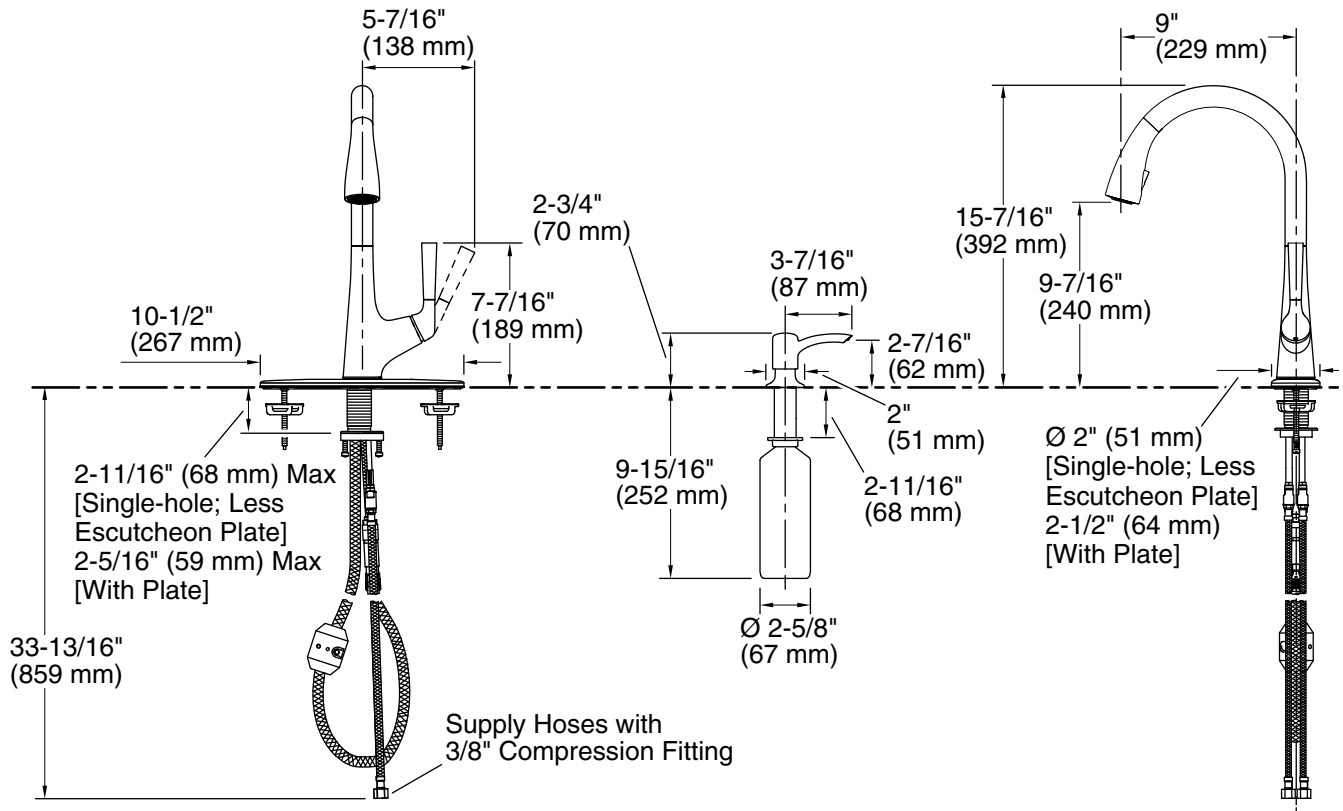

Features

- Two-function pull-down sprayhead allows you to switch from aerated stream to Sweep™ spray
- Aerated flow delivers a smooth, steady stream of water
- Sweep™ spray creates a wide, forceful blade of water for superior cleaning
- DockNetik™ secure docking system locks sprayhead into place when not in use
- Quiet nylon retractable hose
- 360° swivel spout
- 9.45 inch (240 mm) spout height
- 9.02 inch (229 mm) spout reach
- Single handle provides on/off activation, volume, and temperature control
- Red/blue indexing on handle
- 1.5 gpm (5.5 lpm) maximum flow rate at 43.5 psi (3.0 bar)
- Includes 10.5 inch (267 mm) escutcheon plate and refillable 16 fluid ounce (473 mL) soap dispenser
- Space-saving soap dispenser keeps your kitchen sink clean and clutter-free

Material

- Durable material construction

Installation

- Deck-mount
- Installs with 1-, 2-, 3-, or 4- hole sink (escutcheon plate included)

Codes/Standards

None Applicable

KOHLER® India Faucet Limited Warranty

Technical Information

All product dimensions are nominal.

Drain included: No

Notes

Install this product according to the installation guide.