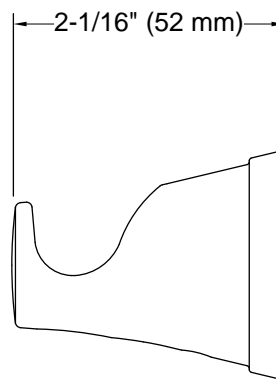

Technical Information

All product dimensions are nominal.

Material: Zinc

Notes

Install this product according to the installation guide.