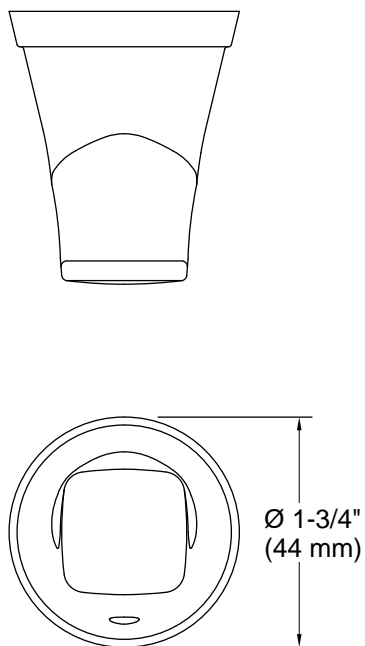

**Complementary™**  
Single robe hook  
**K-5635IN**

**Features**

- Robe hook provides convenient hanging storage of robes, towels, and other bath items

**Material**

- Premium metal construction for durability and reliability
- KOHLER finishes resist corrosion and tarnishing

## Technical Information

All product dimensions are nominal.

Material: Zinc