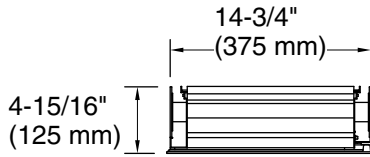

Technical Information

All product dimensions are nominal.

Notes

Install this product according to the installation guide.