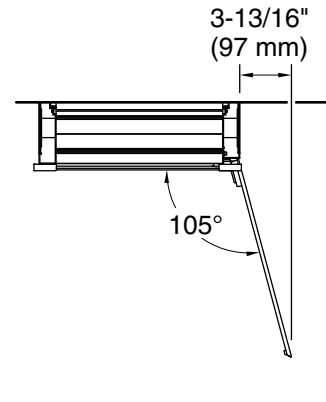

Technical Information

All product dimensions are nominal.

Notes

Install this product according to the installation guide.