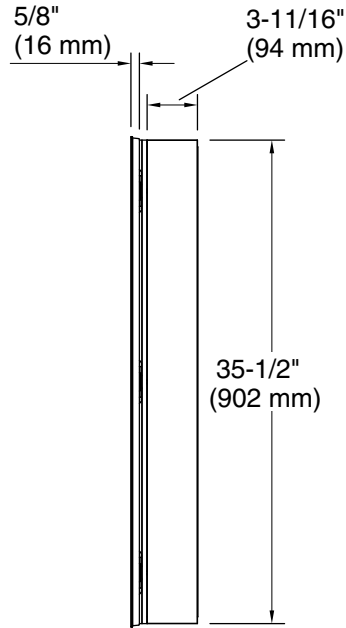

Technical Information

All product dimensions are nominal.

Notes

Install this product according to the installation guide.