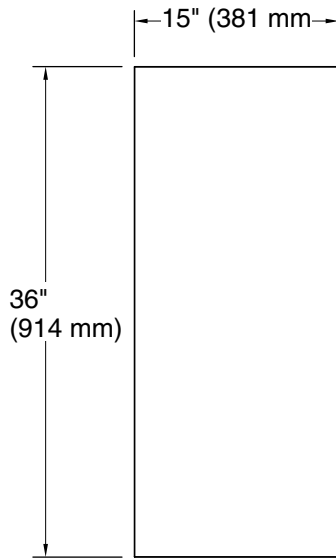

Technical Information

All product dimensions are nominal.

Notes

Install this product according to the installation guide.