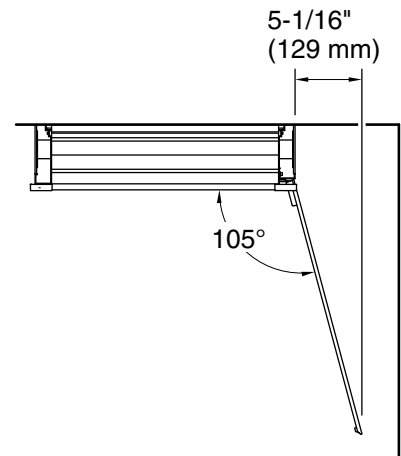

Technical Information

All product dimensions are nominal.

Notes

Install this product according to the installation guide.