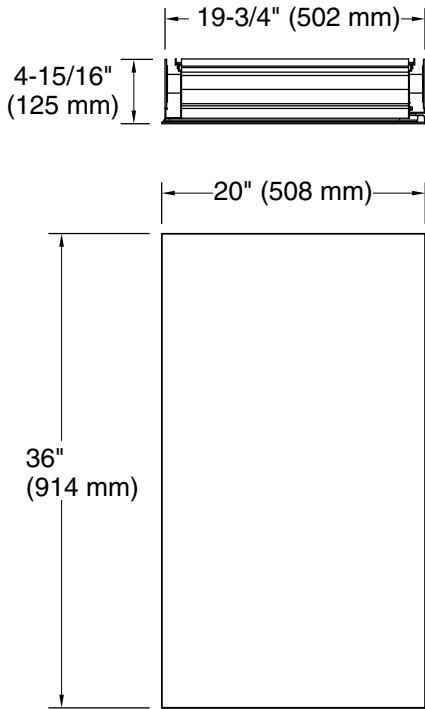

Technical Information

All product dimensions are nominal.

Notes

Install this product according to the installation guide.