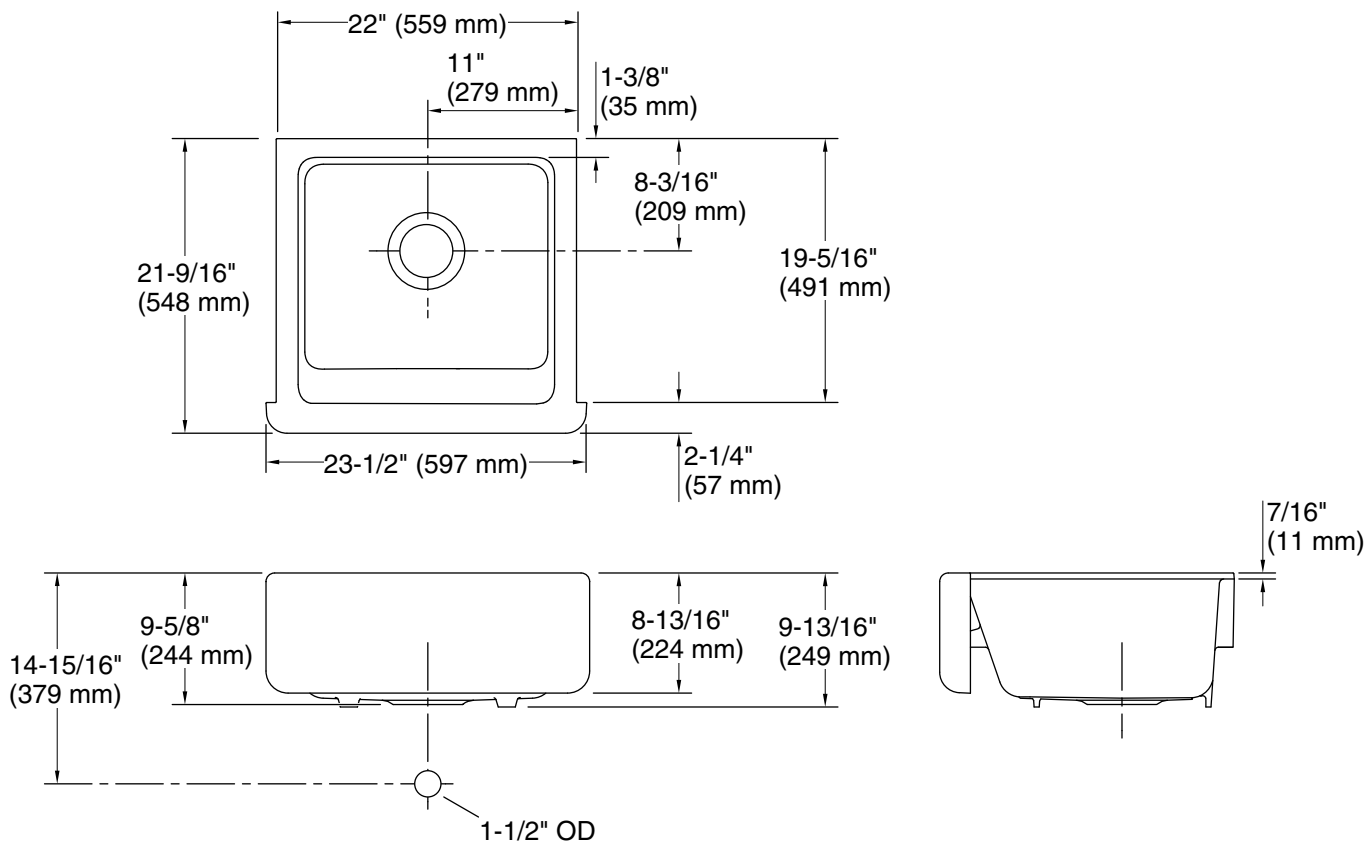

Whitehaven®

23-1/2" undermount single-bowl farmhouse kitchen sink
K-5665

Features

- Fits minimum 24" (610 mm) apron sink base cabinet
- Single bowl
- 9" (229 mm) depth provides generous workspace
- Self-Trimming® apron overlaps cabinet face for easy installation and beautiful results

10-15-2024 20:00 - US/CA

Technical Information

All product dimensions are nominal.

Basin configuration: Single Bowl

Min. base cabinet width: 24" (610 mm)

Bowl area (Only): Length: 18-13/16" (477 mm)
 Width: 18-1/16" (459 mm)
 Bowl depth: 9" (229 mm)
 Water depth: 9" (229 mm)

Drain hole: 3-5/8" (92 mm)

Template: 1247417, required, included
 1239229-7, required, included

Notes

Install this product according to the installation instructions.