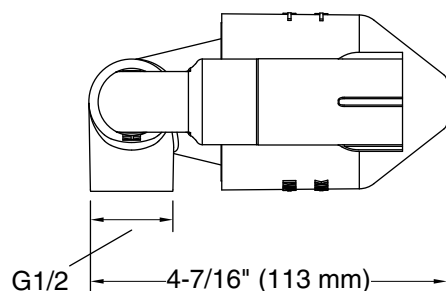

## Installation

- Recessed
- G 1/2 (13 mm) inlet connection

## Technical Information

All product dimensions are nominal.