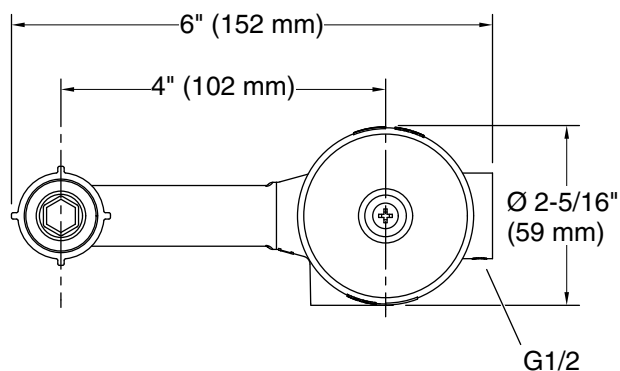

## Installation

- Recessed
- G 1/2 (13 mm) inlet connection

## Technical Information

All product dimensions are nominal.