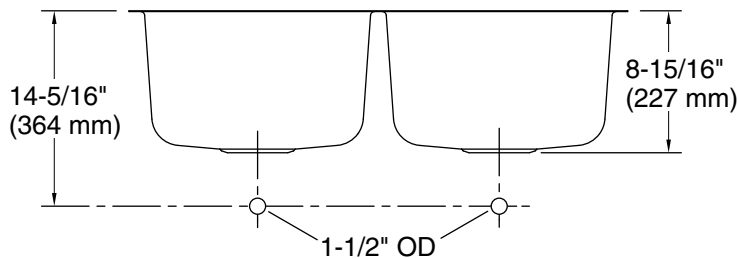

Technical Information

All product dimensions are nominal.

Basin configuration: Large Bowl on Left

Min. base cabinet width: 36" (914 mm)

Bowl area (Left): Length: 14-3/16" (360 mm)
 Width: 18-7/16" (468 mm)
 Bowl depth: 8-11/16" (221 mm)
 Water depth: 8-11/16" (221 mm)

Bowl area (Right): Length: 14-3/16" (360 mm)
 Width: 15-11/16" (398 mm)
 Bowl depth: 8-11/16" (221 mm)
 Water depth: 8-11/16" (221 mm)

Drain hole: 3-5/8" (92 mm)

Template: Under-mount, 1357118-7, required, not included