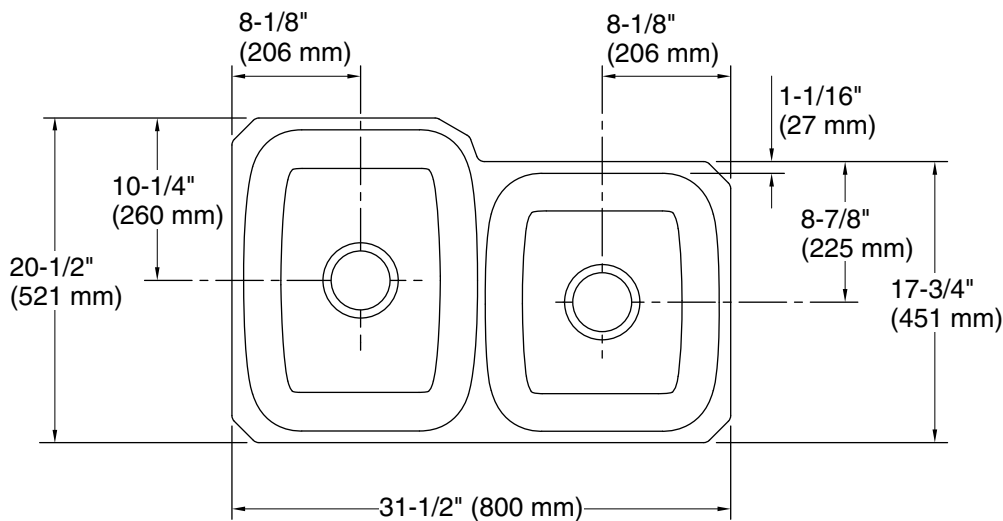

Ballad™
31-1/2" undermount double-bowl kitchen sink
K-5691

Features

- 36" minimum base cabinet width
- Large/medium bowls
- 9" (229 mm) depth provides generous workspace
- Includes installation hardware

Technical Information

All product dimensions are nominal.

Basin configuration: Large Bowl on Left

Min. base cabinet width: 36" (914 mm)

Bowl area (Left): Length: 14-3/16" (360 mm)
 Width: 18-7/16" (468 mm)
 Bowl depth: 8-11/16" (221 mm)
 Water depth: 8-11/16" (221 mm)

Bowl area (Right): Length: 14-3/16" (360 mm)
 Width: 15-11/16" (398 mm)
 Bowl depth: 8-11/16" (221 mm)
 Water depth: 8-11/16" (221 mm)

Drain hole: 3-5/8" (92 mm)

Template: Under-mount, 1357118-7, required, not included