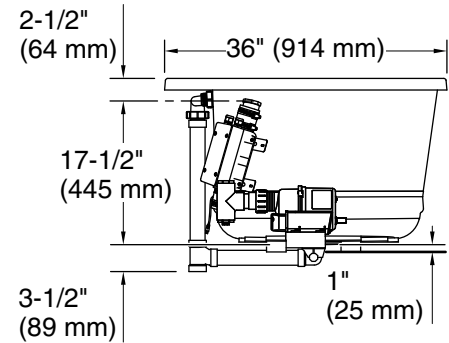

Required Electrical Service

Two dedicated circuits required, protected with Class A Ground-Fault Circuit-Interrupter (GFCI). Outside North America, this device may be known as a Residual Current Device (RCD).

Blower, Heated	120 V, 15 A, 60 Hz
Surface:	
Air bath:	120 V, 15 A, 60 Hz

Technical Information

All product dimensions are nominal.

Drain location:	Center
Basin area, bottom:	43" x 25-5/8" (1093 mm x 651 mm)
Basin area, top:	55-9/16" x 28-3/8" (1411 mm x 720 mm)
Weight:	116 lbs (52.6 kg)
Minimum floor load:	51 lbs/ft² (249 kg/m²)
Water depth:	16-5/16" (415 mm)
Water capacity:	72.017 gal (272.6 L)
Template:	Drop-in, 1268438-7, required, included
Electrical component rating:	Blower: 120 V, 10 A, 60 Hz Heated Surface: 120 V, 0.5 A, 60 Hz, 65

Notes

Measure your actual product for rough-in details.

Install this product according to the installation instructions.

The hot water supply should be 70% of the capacity of the bath or greater. Installations will vary.

1-800-4KOHLER (1-800-456-4537)

Kohler Co. reserves the right to make revisions without notice to product specifications.

For the most current Specification Sheet, go to www.kohler.com USA or www.kohler.ca Canada

7-8-2024 20:25 - US