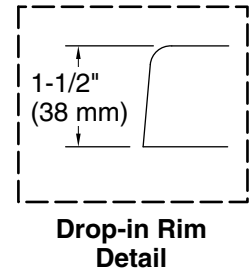

7-8-2024 20:25 - US

**Underscore®**  
 59-3/4" x 35-3/4" drop-in Heated BubbleMassage™ air  
 bath with Bask® heated surface  
**K-5714-GHW**

No change in measurements if connected with drain illustrated. (K-7272)