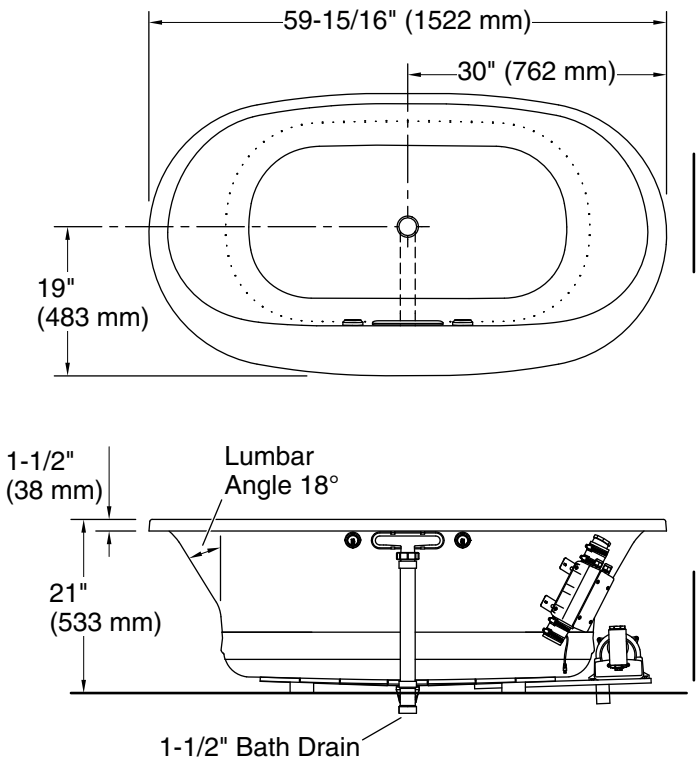

7-8-2024 20:25 - US

**Underscore®**  
 59-3/4" x 35-3/4" drop-in Heated BubbleMassage™ air  
 bath with Bask® heated surface  
**K-5714-GHW**

No change in measurements if connected with drain illustrated. (K-7272)

Blower, Heated	120 V, 15 A, 60 Hz
Surface:	
Air bath:	120 V, 15 A, 60 Hz

**Technical Information**

All product dimensions are nominal.

Drain location:	Center
Basin area, bottom:	43" x 25-5/8" (1093 mm x 651 mm)
Basin area, top:	55-9/16" x 28-3/8" (1411 mm x 720 mm)
Weight:	116 lbs (52.6 kg)
Minimum floor load:	51 lbs/ft <sup>2</sup> (249 kg/m <sup>2</sup> )
Water depth:	16-5/16" (415 mm)
Water capacity:	72.017 gal (272.6 L)
Template:	Drop-in, 1268438-7, required, included
Electrical component rating:	Blower: 120 V, 10 A, 60 Hz Heated Surface: 120 V, 0.5 A, 60 Hz, 65