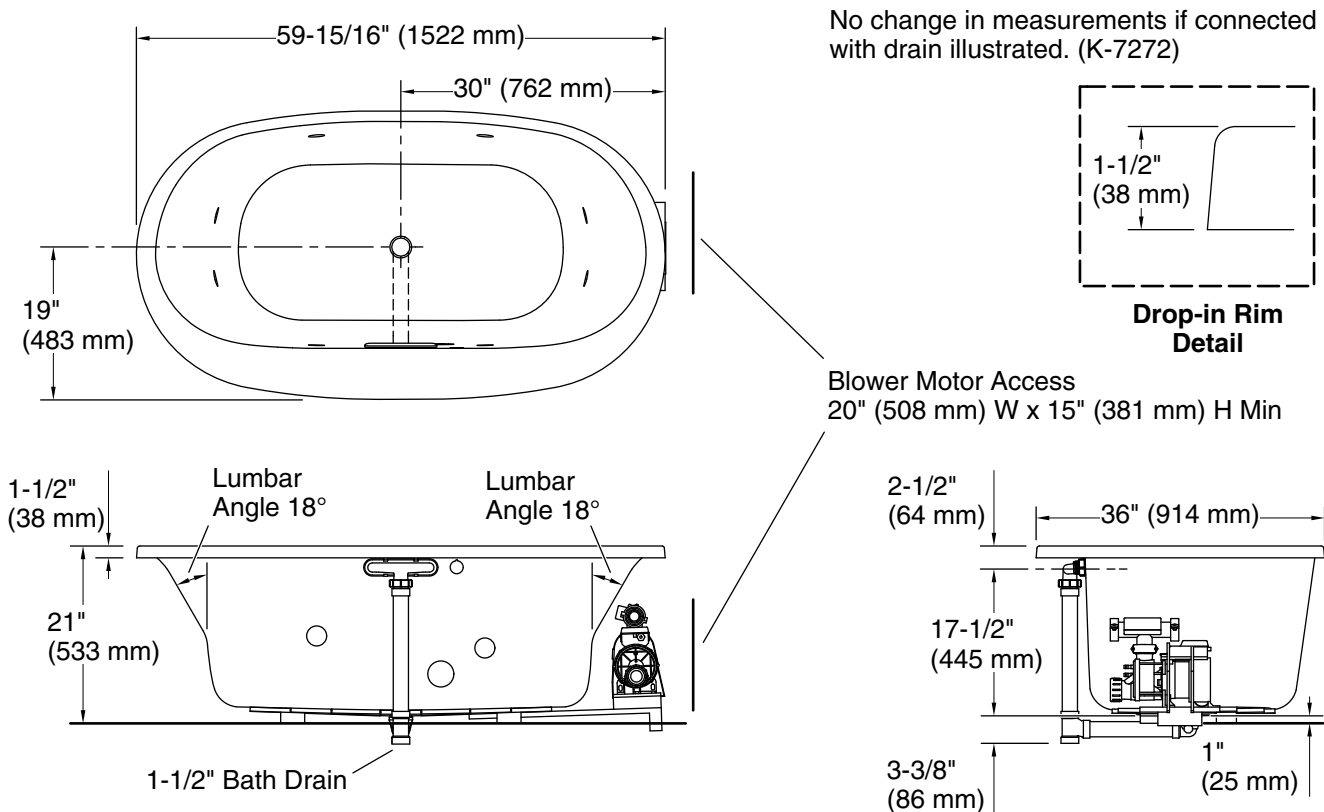

Required Electrical Service

Two dedicated circuits required, protected with Class A Ground-Fault Circuit-Interrupter (GFCI). Outside North America, this device may be known as a Residual Current Device (RCD).

Pump: 120 V, 15 A, 60 Hz
Heater: 120 V, 15 A, 60 Hz

Technical Information

All product dimensions are nominal.

Drain location: Center
Basin area, bottom: 43-1/8" x 25-11/16" (1096 mm x 653 mm)
Basin area, top: 55-3/16" x 28-5/16" (1402 mm x 719 mm)
Weight: 68 lbs (30.8 kg)
Minimum floor load: 52.3 lbs/ft² (255.4 kg/m²)
Water depth: 16-5/16" (415 mm)
Water capacity: 72.03 gal (272.7 L)
Electrical component rating: Pump: 120 V, 7 A, 60 Hz
Heater: 120 V, 12 A, 60 Hz

Notes

Measure your actual product for rough-in details.

Install this product according to the installation instructions.

The hot water supply should be 70% of the capacity of the bath or greater. Installations will vary.