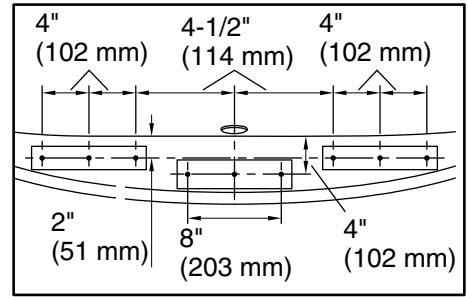

No change in measurements if connected with drain illustrated. (K-7272)

Recommended Faucet Hole Location