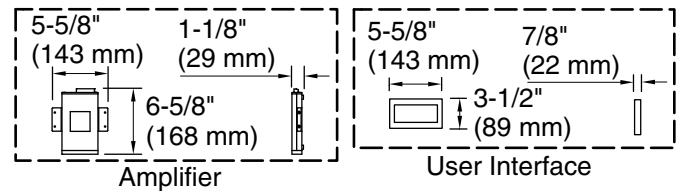

Recommended Faucet Hole Location

Required Electrical Service

One circuit required, protected with Class A Ground-Fault Circuit-Interrupter (GFCI). Outside North America, this device may be known as a Residual Current Device (RCD).

Amplifier, Heated Surface: 120 V, 15 A, 50/60 Hz

Technical Information

All product dimensions are nominal.

Drain location:	Center
Basin area, bottom:	43" x 25-5/8" (1093 mm x 651 mm)
Basin area, top:	55-9/16" x 28-3/8" (1411 mm x 720 mm)
Weight:	95 lbs (43.1 kg)
Minimum floor load:	49.5 lbs/ft² (241.7 kg/m²)
Water depth:	16-5/16" (415 mm)
Water capacity:	72.017 gal (272.6 L)
Template:	Drop-in, 1268438-7, required, included
Electrical component rating:	Amplifier: 120 V, 1.1 A, 50/60 Hz Heated Surface: 120 V, 0.5 A, 50/60 Hz, 65 W
Amplifier channels:	2 at 15 W per channel

Notes

Measure your actual product for rough-in details.

Install this product according to the installation instructions.

The hot water supply should be 70% of the capacity of the bath or greater. Installations will vary.

Control amplifier fits 16" (406 mm) center studs. Kit is required for under-mount installations (sold separately).

A second grounded outlet within the wall framing must be within 24" (610 mm) of the planned control amplifier. Provide a third grounded outlet if connecting a powered wireless device or adapter.

If installing a rim-mount faucet, make sure there is no interference above or below the deck before drilling any holes.

IMPORTANT! Due to BLUETOOTH signal overlap, installations of multiple baths within 50 ft (15.2 m) of each other will require special

1-800-4KOHLER (1-800-456-4537)

Kohler Co. reserves the right to make revisions without notice to product specifications.

For the most current Specification Sheet, go to www.kohler.com USA or www.kohler.ca Canada

8-13-2024 20:43 - US/CA