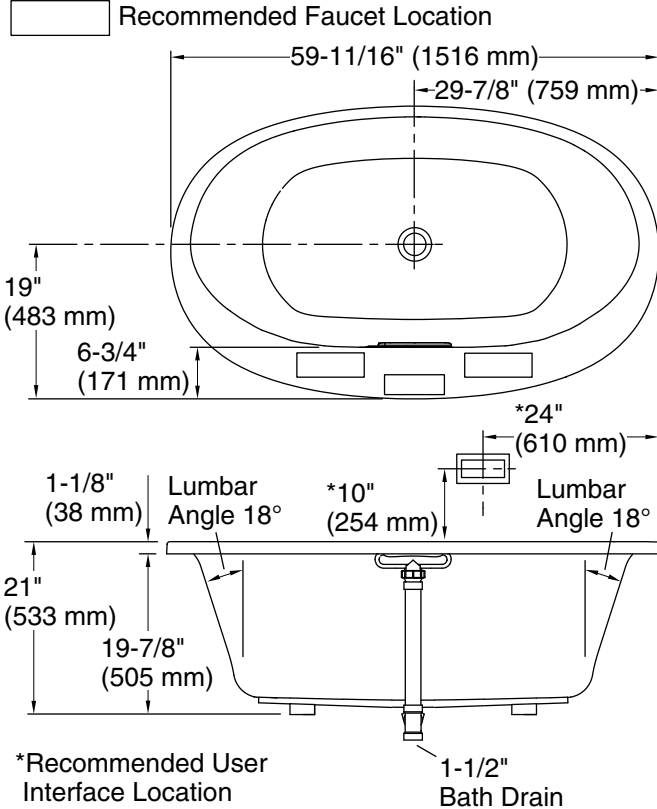

No change in measurements if connected with drain illustrated. (K-7272)

Recommended Faucet Hole Location