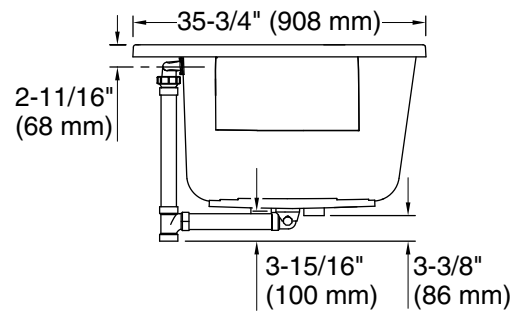

Required Electrical Service

One circuit required, protected with Class A Ground-Fault Circuit-Interrupter (GFCI). Outside North America, this device may be known as a Residual Current Device (RCD).

Amplifier, Heated Surface: 120 V, 15 A, 50/60 Hz

Technical Information

All product dimensions are nominal.

Drain location:	Center
Basin area, bottom:	43" x 25-5/8" (1093 mm x 651 mm)
Basin area, top:	55-9/16" x 28-3/8" (1411 mm x 720 mm)
Weight:	95 lbs (43.1 kg)
Minimum floor load:	49.5 lbs/ft² (241.7 kg/m²)
Water depth:	16-5/16" (415 mm)
Water capacity:	72.017 gal (272.6 L)
Template:	Drop-in, 1268438-7, required, included
Electrical component rating:	Amplifier: 120 V, 1.1 A, 50/60 Hz Heated Surface: 120 V, 0.5 A, 50/60 Hz, 65 W
Amplifier channels:	2 at 15 W per channel

Notes

Measure your actual product for rough-in details.

Install this product according to the installation instructions.

The hot water supply should be 70% of the capacity of the bath or greater. Installations will vary.

Control amplifier fits 16" (406 mm) center studs. Kit is required for under-mount installations (sold separately).

A second grounded outlet within the wall framing must be within 24" (610 mm) of the planned control amplifier. Provide a third grounded outlet if connecting a powered wireless device or adapter.

If installing a rim-mount faucet, make sure there is no interference above or below the deck before drilling any holes.

IMPORTANT! Due to BLUETOOTH signal overlap, installations of multiple baths within 50 ft (15.2 m) of each other will require special

1-800-4KOHLER (1-800-456-4537)

Kohler Co. reserves the right to make revisions without notice to product specifications.

For the most current Specification Sheet, go to www.kohler.com USA or www.kohler.ca Canada

8-13-2024 20:43 - US/CA