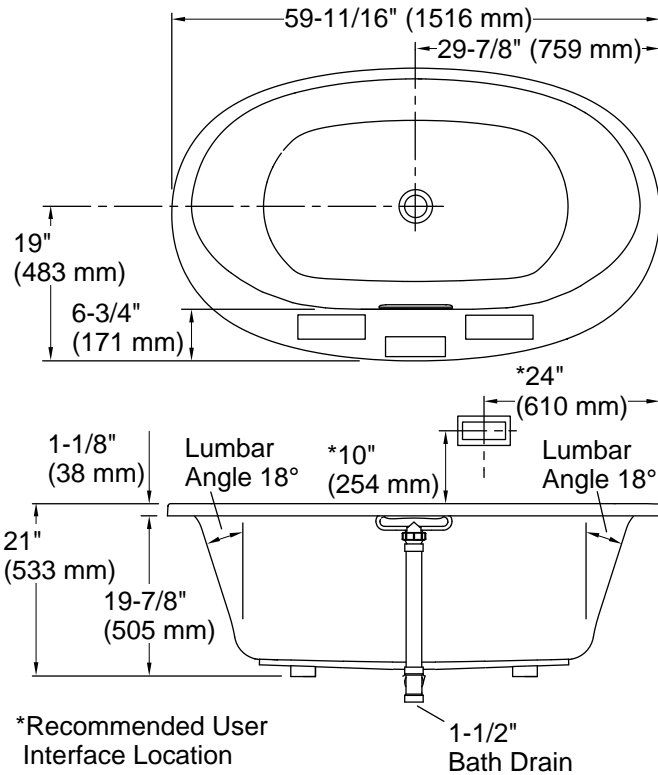

No change in measurements if connected with drain illustrated. (K-7272)

Recommended Faucet Location

Required Electrical Service

One circuit required, protected with Class A Ground-Fault Circuit-Interrupter (GFCI). Outside North America, this device may be known as a Residual Current Device (RCD).

Amplifier: 120 V, 15 A, 50/60 Hz

Technical Information

All product dimensions are nominal.

Drain location:	Center
Basin area, bottom:	43" x 25-5/8" (1093 mm x 651 mm)
Basin area, top:	55-9/16" x 28-3/8" (1411 mm x 720 mm)
Weight:	90 lbs (40.8 kg)
Minimum floor load:	49.2 lbs/ft² (240.2 kg/m²)
Water depth:	16-5/16" (415 mm)
Water capacity:	72.017 gal (272.6 L)
Template:	Drop-in, 1268438-7, required, included
Electrical component rating:	Amplifier: 120 V, 1.1 A, 50/60 Hz
Amplifier channels:	2 at 15 W per channel 2 at 30 W per channel
Bluetooth® range:	33 ft (10.1 m)

Notes

Measure your actual product for rough-in details.

Install this product according to the installation instructions.

The hot water supply should be 70% of the capacity of the bath or greater. Installations will vary.

Control amplifier fits 16" (406 mm) center studs. Kit is required for under-mount installations (sold separately).

Provide a separate grounded outlet if connecting to a powered wireless device or adapter.

IMPORTANT! Due to BLUETOOTH signal overlap, installations of multiple baths within 50 ft (15.2 m) of each other will require special order product. Please contact your dealer, showroom, or sales representative for ordering assistance.

1-800-4KOHLER (1-800-456-4537)

Kohler Co. reserves the right to make revisions without notice to product specifications.

For the most current Specification Sheet, go to www.kohler.com USA or www.kohler.ca Canada

1-4-2025 20:11 - US/CA