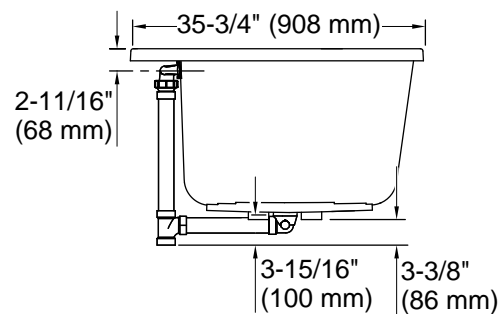

No change in measurements if connected with drain illustrated. (K-7272)

Recommended Faucet Location

Required Electrical Service

One circuit required, protected with Class A Ground-Fault Circuit-Interrupter (GFCI). Outside North America, this device may be known as a Residual Current Device (RCD).

Amplifier: 120 V, 15 A, 50/60 Hz

Technical Information

All product dimensions are nominal.

Drain location:	Center
Basin area, bottom:	43" x 25-5/8" (1093 mm x 651 mm)
Basin area, top:	55-9/16" x 28-3/8" (1411 mm x 720 mm)
Weight:	90 lbs (40.8 kg)
Minimum floor load:	49.2 lbs/ft² (240.2 kg/m²)
Water depth:	16-5/16" (415 mm)
Water capacity:	72.017 gal (272.6 L)
Template:	Drop-in, 1268438-7, required, included
Electrical component rating:	Amplifier: 120 V, 1.1 A, 50/60 Hz
Amplifier channels:	2 at 15 W per channel 2 at 30 W per channel
Bluetooth® range:	33 ft (10.1 m)

Notes

Measure your actual product for rough-in details.

Install this product according to the installation instructions.

The hot water supply should be 70% of the capacity of the bath or greater. Installations will vary.

Control amplifier fits 16" (406 mm) center studs. Kit is required for under-mount installations (sold separately).

Provide a separate grounded outlet if connecting to a powered wireless device or adapter.

IMPORTANT! Due to BLUETOOTH signal overlap, installations of multiple baths within 50 ft (15.2 m) of each other will require special order product. Please contact your dealer, showroom, or sales representative for ordering assistance.

1-800-4KOHLER (1-800-456-4537)

Kohler Co. reserves the right to make revisions without notice to product specifications.

For the most current Specification Sheet, go to www.kohler.com USA or www.kohler.ca Canada

1-4-2025 20:11 - US/CA