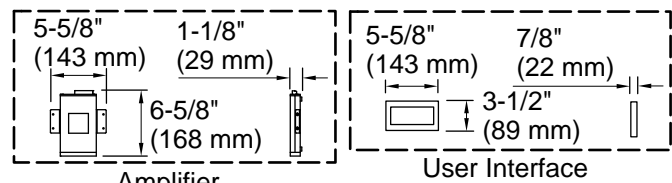

No change in measurements if connected with drain illustrated. (K-7272)

Recommended Faucet Location

Required Electrical Service

One circuit required, protected with Class A Ground-Fault Circuit-Interrupter (GFCI). Outside North America, this device may be known as a Residual Current Device (RCD).

Amplifier: 120 V, 15 A, 50/60 Hz

Technical Information

All product dimensions are nominal.

Drain location:	Center
Basin area, bottom:	43" x 25-5/8" (1093 mm x 651 mm)
Basin area, top:	55-9/16" x 28-3/8" (1411 mm x 720 mm)
Weight:	90 lbs (40.8 kg)
Minimum floor load:	49.2 lbs/ft² (240.2 kg/m²)
Water depth:	16-5/16" (415 mm)
Water capacity:	72.017 gal (272.6 L)
Template:	Drop-in, 1268438-7, required, included
Electrical component rating:	Amplifier: 120 V, 1.1 A, 50/60 Hz
Amplifier channels:	2 at 15 W per channel 2 at 30 W per channel
Bluetooth® range:	33 ft (10.1 m)

Notes

Measure your actual product for rough-in details.

Install this product according to the installation instructions.

The hot water supply should be 70% of the capacity of the bath or greater. Installations will vary.

Control amplifier fits 16" (406 mm) center studs. Kit is required for under-mount installations (sold separately).

Provide a separate grounded outlet if connecting to a powered wireless device or adapter.

IMPORTANT! Due to BLUETOOTH signal overlap, installations of multiple baths within 50 ft (15.2 m) of each other will require special order product. Please contact your dealer, showroom, or sales representative for ordering assistance.

1-800-4KOHLER (1-800-456-4537)

Kohler Co. reserves the right to make revisions without notice to product specifications.

For the most current Specification Sheet, go to www.kohler.com USA or www.kohler.ca Canada

1-4-2025 20:11 - US/CA