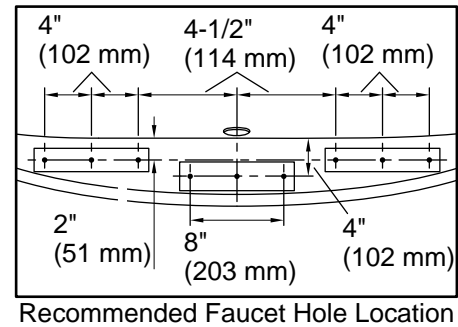

No change in measurements if connected with drain illustrated. (K-7272)

Recommended Faucet Location

Required Electrical Service

One circuit required, protected with Class A Ground-Fault Circuit-Interrupter (GFCI). Outside North America, this device may be known as a Residual Current Device (RCD).

Amplifier: 120 V, 15 A, 50/60 Hz

Technical Information

All product dimensions are nominal.

Drain location:	Center
Basin area, bottom:	43" x 25-5/8" (1093 mm x 651 mm)
Basin area, top:	55-9/16" x 28-3/8" (1411 mm x 720 mm)
Weight:	90 lbs (40.8 kg)
Minimum floor load:	49.2 lbs/ft² (240.2 kg/m²)
Water depth:	16-5/16" (415 mm)
Water capacity:	72.017 gal (272.6 L)
Template:	Drop-in, 1268438-7, required, included
Electrical component rating:	Amplifier: 120 V, 1.1 A, 50/60 Hz
Amplifier channels:	2 at 15 W per channel 2 at 30 W per channel
Bluetooth® range:	33 ft (10.1 m)

Notes

Measure your actual product for rough-in details.

Install this product according to the installation instructions.

The hot water supply should be 70% of the capacity of the bath or greater. Installations will vary.

Control amplifier fits 16" (406 mm) center studs. Kit is required for under-mount installations (sold separately).

Provide a separate grounded outlet if connecting to a powered wireless device or adapter.

IMPORTANT! Due to BLUETOOTH signal overlap, installations of multiple baths within 50 ft (15.2 m) of each other will require special order product. Please contact your dealer, showroom, or sales representative for ordering assistance.

1-800-4KOHLER (1-800-456-4537)

Kohler Co. reserves the right to make revisions without notice to product specifications.

For the most current Specification Sheet, go to www.kohler.com USA or www.kohler.ca Canada

1-4-2025 20:11 - US/CA