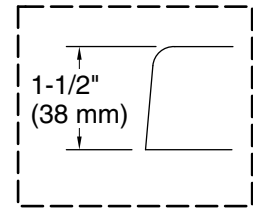

No change in measurements if connected with drain illustrated. (K-7272)

Drop-in Rim Detail

Blower Motor Access
30" (762 mm) W x 15" (381 mm) H Min