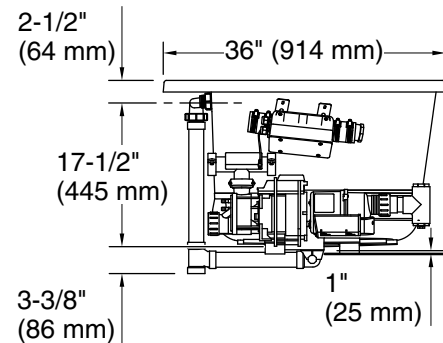

No change in measurements if connected with drain illustrated. (K-7272)

Drop-in Rim Detail

Blower Motor Access
 30" (762 mm) W x 15" (381 mm) H Min

Required Electrical Service

Three dedicated circuits required, protected with Class A Ground-Fault Circuit-Interrupter (GFCI). Outside North America, this device may be known as a Residual Current Device (RCD).

- Blower: 120 V, 15 A, 60 Hz
- Air bath, Pump: 120 V, 15 A, 60 Hz
- Heater: 120 V, 15 A, 60 Hz

Technical Information

All product dimensions are nominal.

- Drain location: Center
- Basin area, bottom: 43" x 25-5/8" (1093 mm x 651 mm)
- Basin area, top: 55-9/16" x 28-3/8" (1411 mm x 720 mm)
- Weight: 160 lbs (72.6 kg)
- Minimum floor load: 53.9 lbs/ft² (263.2 kg/m²)
- Water depth: 16-5/16" (415 mm)
- Water capacity: 72.017 gal (272.6 L)
- Template: Drop-in, 1268438-7, required, included
- Electrical component rating: Blower: 120 V, 10 A, 60 Hz
 Air bath: 120 V, 5 A, 60 Hz
 Pump: 120 V, 7 A, 60 Hz