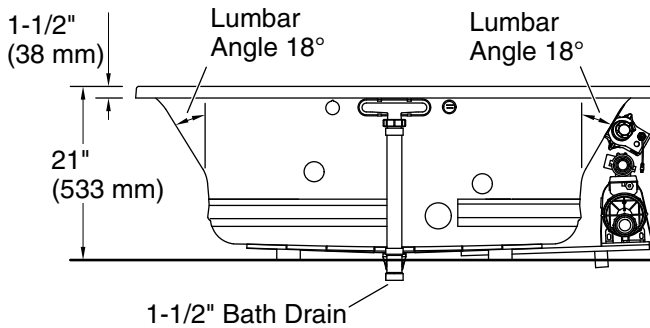

Required Electrical Service

Three dedicated circuits required, protected with Class A Ground-Fault Circuit-Interrupter (GFCI). Outside North America, this device may be known as a Residual Current Device (RCD).

- Blower: 120 V, 15 A, 60 Hz
- Air bath, Pump: 120 V, 15 A, 60 Hz
- Heater: 120 V, 15 A, 60 Hz

Technical Information

All product dimensions are nominal.

- Drain location: Center
- Basin area, bottom: 43" x 25-5/8" (1093 mm x 651 mm)
- Basin area, top: 55-9/16" x 28-3/8" (1411 mm x 720 mm)
- Weight: 160 lbs (72.6 kg)
- Minimum floor load: 53.9 lbs/ft² (263.2 kg/m²)
- Water depth: 16-5/16" (415 mm)
- Water capacity: 72.017 gal (272.6 L)
- Template: Drop-in, 1268438-7, required, included
- Electrical component rating: Blower: 120 V, 10 A, 60 Hz
  Air bath: 120 V, 5 A, 60 Hz
  Pump: 120 V, 7 A, 60 Hz

Notes

Measure your actual product for rough-in details.

Install this product according to the installation instructions.

The hot water supply should be 70% of the capacity of the bath or greater. Installations will vary.