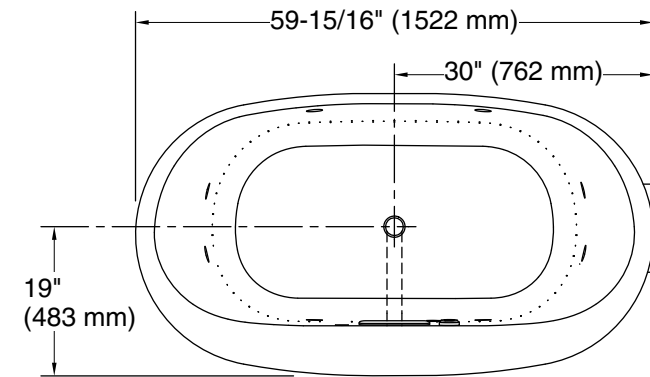

No change in measurements if connected with drain illustrated. (K-7272)

Blower Motor Access
30" (762 mm) W x 15" (381 mm) H Min

Required Electrical Service

Three dedicated circuits required, protected with Class A Ground-Fault Circuit-Interrupter (GFCI). Outside North America, this device may be known as a Residual Current Device (RCD).

- Blower: 120 V, 15 A, 60 Hz
- Air bath, Pump: 120 V, 15 A, 60 Hz
- Heater: 120 V, 15 A, 60 Hz

Technical Information

All product dimensions are nominal.

- Drain location: Center
- Basin area, bottom: 43" x 25-5/8" (1093 mm x 651 mm)
- Basin area, top: 55-9/16" x 28-3/8" (1411 mm x 720 mm)
- Weight: 160 lbs (72.6 kg)
- Minimum floor load: 53.9 lbs/ft² (263.2 kg/m²)
- Water depth: 16-5/16" (415 mm)
- Water capacity: 72.017 gal (272.6 L)
- Template: Drop-in, 1268438-7, required, included
- Electrical component rating: Blower: 120 V, 10 A, 60 Hz
  Air bath: 120 V, 5 A, 60 Hz
  Pump: 120 V, 7 A, 60 Hz

Notes

Measure your actual product for rough-in details.

Install this product according to the installation instructions.

The hot water supply should be 70% of the capacity of the bath or greater. Installations will vary.