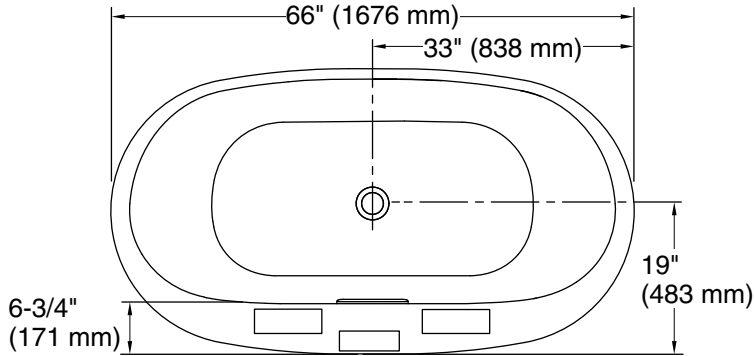

No change in measurements if connected with drain illustrated. (K-7272)

□ Recommended Faucet Location

Required Electrical Service

One circuit required, protected with Class A Ground-Fault Circuit-Interrupter (GFCI). Outside North America, this device may be known as a Residual Current Device (RCD).

Heated Surface: 120 V, 15 A, 60 Hz

Technical Information

All product dimensions are nominal.

Drain location: Center
Basin area, bottom: 47" x 26-1/4" (1193 mm x 666 mm)
Basin area, top: 61-3/16" x 28-3/8" (1554 mm x 721 mm)
Weight: 96 lbs (43.5 kg)
Minimum floor load: 52.1 lbs/ft² (254.4 kg/m²)
Water depth: 17-9/16" (446 mm)
Water capacity: 85.5 gal (323.7 L)
Template: Drop-in, 1268439-7, required, included
Electrical component rating: Heated Surface: 120 V, 0.5 A, 60 Hz, 65 W

Notes

Measure your actual product for rough-in details.

Install this product according to the installation instructions.

The hot water supply should be 70% of the capacity of the bath or greater. Installations will vary.

If installing a rim-mount faucet, make sure there is no interference above or below the deck before drilling any holes.