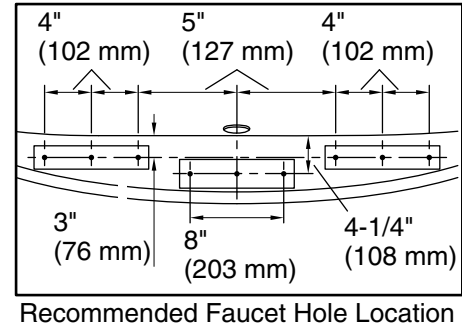

No change in measurements if connected with drain illustrated. (K-7272)

□ Recommended Faucet Location

Required Electrical Service

One circuit required, protected with Class A Ground-Fault Circuit-Interrupter (GFCI). Outside North America, this device may be known as a Residual Current Device (RCD).

Heated Surface: 120 V, 15 A, 60 Hz

Technical Information

All product dimensions are nominal.

Drain location: Center
Basin area, bottom: 47" x 26-1/4" (1193 mm x 666 mm)
Basin area, top: 61-3/16" x 28-3/8" (1554 mm x 721 mm)
Weight: 96 lbs (43.5 kg)
Minimum floor load: 52.1 lbs/ft² (254.4 kg/m²)
Water depth: 17-9/16" (446 mm)
Water capacity: 85.5 gal (323.7 L)
Template: Drop-in, 1268439-7, required, included
Electrical component rating: Heated Surface: 120 V, 0.5 A, 60 Hz, 65 W

Notes

Measure your actual product for rough-in details.

Install this product according to the installation instructions.

The hot water supply should be 70% of the capacity of the bath or greater. Installations will vary.

If installing a rim-mount faucet, make sure there is no interference above or below the deck before drilling any holes.