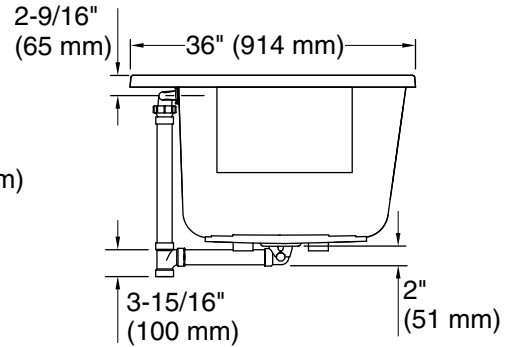

No change in measurements if connected with drain illustrated. (K-7272)

□ Recommended Faucet Location

Required Electrical Service

One circuit required, protected with Class A Ground-Fault Circuit-Interrupter (GFCI). Outside North America, this device may be known as a Residual Current Device (RCD).

Heated Surface: 120 V, 15 A, 60 Hz

Technical Information

All product dimensions are nominal.

Drain location: Center
Basin area, bottom: 47" x 26-1/4" (1193 mm x 666 mm)
Basin area, top: 61-3/16" x 28-3/8" (1554 mm x 721 mm)
Weight: 96 lbs (43.5 kg)
Minimum floor load: 52.1 lbs/ft² (254.4 kg/m²)
Water depth: 17-9/16" (446 mm)
Water capacity: 85.5 gal (323.7 L)
Template: Drop-in, 1268439-7, required, included
Electrical component rating: Heated Surface: 120 V, 0.5 A, 60 Hz, 65 W

Notes

Measure your actual product for rough-in details.

Install this product according to the installation instructions.

The hot water supply should be 70% of the capacity of the bath or greater. Installations will vary.

If installing a rim-mount faucet, make sure there is no interference above or below the deck before drilling any holes.