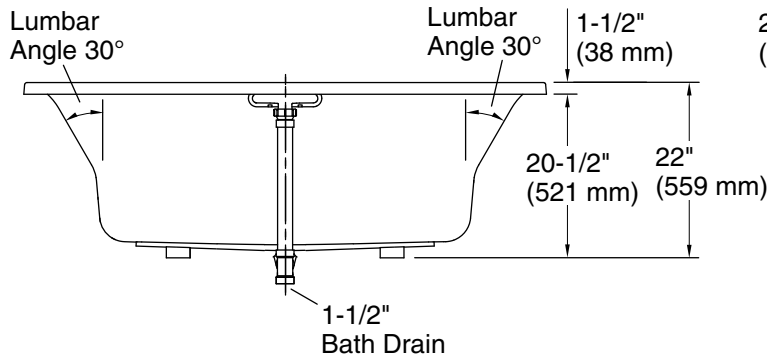

No change in measurements if connected with drain illustrated. (K-7272)

□ Recommended Faucet Location

Required Electrical Service

One circuit required, protected with Class A Ground-Fault Circuit-Interrupter (GFCI). Outside North America, this device may be known as a Residual Current Device (RCD).

Heated Surface: 120 V, 15 A, 60 Hz

Technical Information

All product dimensions are nominal.

Drain location: Center
Basin area, bottom: 47" x 26-1/4" (1193 mm x 666 mm)
Basin area, top: 61-3/16" x 28-3/8" (1554 mm x 721 mm)
Weight: 96 lbs (43.5 kg)
Minimum floor load: 52.1 lbs/ft² (254.4 kg/m²)
Water depth: 17-9/16" (446 mm)
Water capacity: 85.5 gal (323.7 L)
Template: Drop-in, 1268439-7, required, included
Electrical component rating: Heated Surface: 120 V, 0.5 A, 60 Hz, 65 W

Notes

Measure your actual product for rough-in details.

Install this product according to the installation instructions.

The hot water supply should be 70% of the capacity of the bath or greater. Installations will vary.

If installing a rim-mount faucet, make sure there is no interference above or below the deck before drilling any holes.