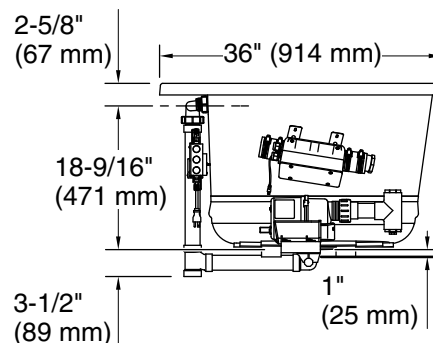

7-8-2024 23:05 - US

Underscore®

66" x 36" drop-in Heated BubbleMassage™ air bath with Bask® heated surface
K-5716-GHW

No change in measurements if connected with drain illustrated. (K-7272)

Blower Motor Access
30" (508 mm) W x 15" (381 mm) H Min

Technical Information

All product dimensions are nominal.

- Drain location: Center
- Basin area, bottom: 47" x 26-1/4" (1193 mm x 666 mm)
- Basin area, top: 61-3/16" x 28-3/8" (1554 mm x 721 mm)
- Weight: 90 lbs (40.8 kg)
- Minimum floor load: 84.9 lbs/ft² (414.5 kg/m²)
- Water depth: 17-9/16" (446 mm)
- Water capacity: 85.5 gal (323.7 L)
- Template: Drop-in, 1268439-7, required, included
- Electrical component rating: Blower: 120 V, 10 A, 60 Hz; Heated Surface: 120 V, 0.5 A, 60 Hz, 65 W