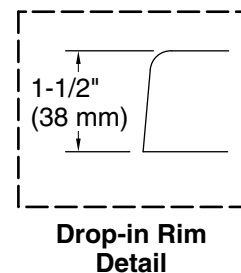

7-8-2024 23:05 - US

Underscore®

66" x 36" drop-in Heated BubbleMassage™ air bath with Bask® heated surface
K-5716-GHW

No change in measurements if connected with drain illustrated. (K-7272)

Blower Motor Access
30" (508 mm) W x 15" (381 mm) H Min

Technical Information

All product dimensions are nominal.

- Drain location: Center
- Basin area, bottom: 47" x 26-1/4" (1193 mm x 666 mm)
- Basin area, top: 61-3/16" x 28-3/8" (1554 mm x 721 mm)
- Weight: 90 lbs (40.8 kg)
- Minimum floor load: 84.9 lbs/ft² (414.5 kg/m²)
- Water depth: 17-9/16" (446 mm)
- Water capacity: 85.5 gal (323.7 L)
- Template: Drop-in, 1268439-7, required, included
- Electrical component rating: Blower: 120 V, 10 A, 60 Hz; Heated Surface: 120 V, 0.5 A, 60 Hz, 65 W