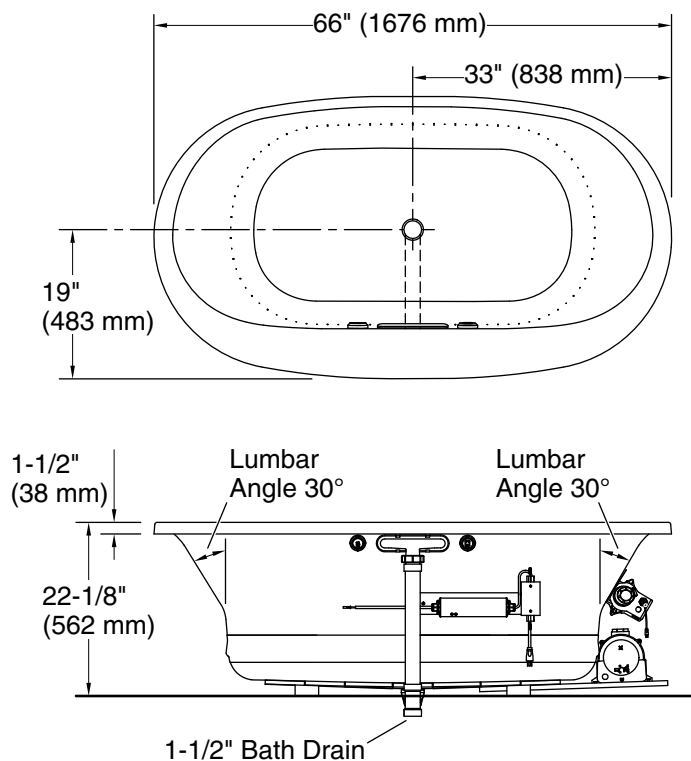

7-8-2024 23:05 - US

Underscore®

66" x 36" drop-in Heated BubbleMassage™ air bath with Bask® heated surface
K-5716-GHW

No change in measurements if connected with drain illustrated. (K-7272)

Blower Motor Access
30" (508 mm) W x 15" (381 mm) H Min

Technical Information

All product dimensions are nominal.

- Drain location: Center
- Basin area, bottom: 47" x 26-1/4" (1193 mm x 666 mm)
- Basin area, top: 61-3/16" x 28-3/8" (1554 mm x 721 mm)
- Weight: 90 lbs (40.8 kg)
- Minimum floor load: 84.9 lbs/ft² (414.5 kg/m²)
- Water depth: 17-9/16" (446 mm)
- Water capacity: 85.5 gal (323.7 L)
- Template: Drop-in, 1268439-7, required, included
- Electrical component rating: Blower: 120 V, 10 A, 60 Hz; Heated Surface: 120 V, 0.5 A, 60 Hz, 65 W