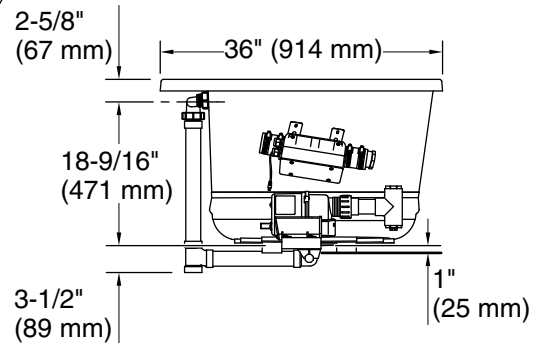

**Blower Motor Access**  
20" (508 mm) W x 15" (381 mm) H Min

### Technical Information

All product dimensions are nominal.

Drain location:	Center
Basin area, bottom:	47" x 26-1/4" (1193 mm x 666 mm)
Basin area, top:	61-3/16" x 28-3/8" (1554 mm x 721 mm)
Weight:	90 lbs (40.8 kg)
Minimum floor load:	84.9 lbs/ft <sup>2</sup> (414.5 kg/m <sup>2</sup> )
Water depth:	17-9/16" (446 mm)
Water capacity:	85.5 gal (323.7 L)
Template:	Drop-in, 1268439-7, required, included
Electrical component rating:	Blower: 120 V, 10 A, 60 Hz Air bath: 120 V, 5 A, 60 Hz
Blower speed:	Variable