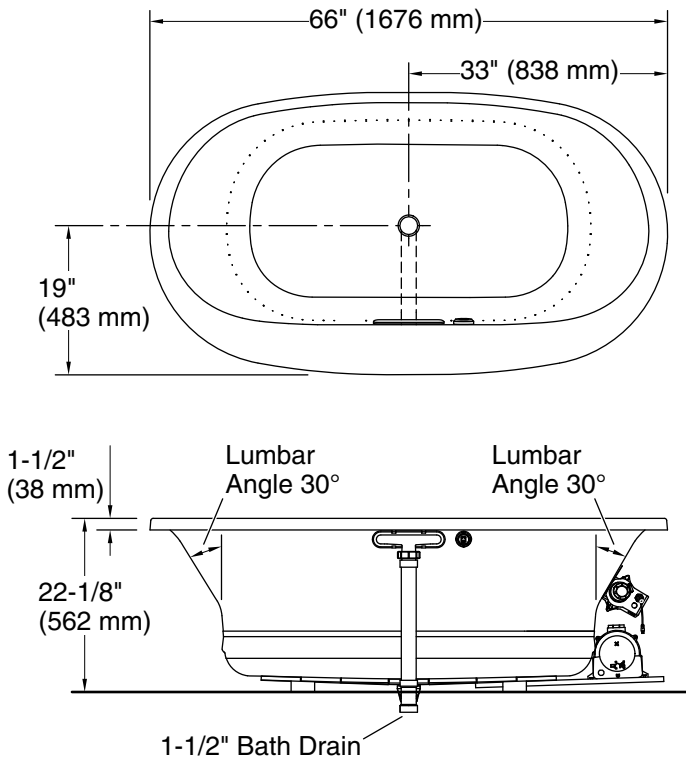

No change in measurements if connected with drain illustrated. (K-7272)

Blower Motor Access
20" (508 mm) W x 15" (381 mm) H Min

Required Electrical Service

Two dedicated circuits required, protected with Class A Ground-Fault Circuit-Interrupter (GFCI). Outside North America, this device may be known as a Residual Current Device (RCD).

Blower:	120 V, 15 A, 60 Hz
Air bath:	120 V, 15 A, 60 Hz

Technical Information

All product dimensions are nominal.

Drain location:	Center
Basin area, bottom:	47" x 26-1/4" (1193 mm x 666 mm)
Basin area, top:	61-3/16" x 28-3/8" (1554 mm x 721 mm)
Weight:	90 lbs (40.8 kg)
Minimum floor load:	84.9 lbs/ft² (414.5 kg/m²)
Water depth:	17-9/16" (446 mm)
Water capacity:	85.5 gal (323.7 L)
Template:	Drop-in, 1268439-7, required, included
Electrical component rating:	Blower: 120 V, 10 A, 60 Hz Air bath: 120 V, 5 A, 60 Hz
Blower speed:	Variable

Notes

Measure your actual product for rough-in details.

Install this product according to the installation instructions.

The hot water supply should be 70% of the capacity of the bath or greater. Installations will vary.