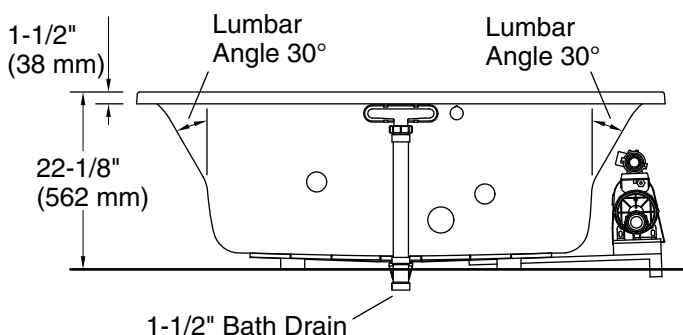

**Blower Motor Access**  
20" (508 mm) W x 15" (381 mm) H Min

### Technical Information

All product dimensions are nominal.

Drain location: Center  
Basin area, bottom: 46-5/16" x 25-3/8" (1177 mm x 644 mm)  
Basin area, top: 64-15/16" x 29-5/16" (1649 mm x 744 mm)  
Weight: 93 lbs (42.2 kg)  
Minimum floor load: 54.8 lbs/ft<sup>2</sup> (267.6 kg/m<sup>2</sup>)  
Water depth: 17-7/16" (442 mm)  
Water capacity: 84.55 gal (320.1 L)  
Electrical component rating: Pump: 120 V, 7 A, 60 Hz  
Heater: 120 V, 12 A, 60 Hz