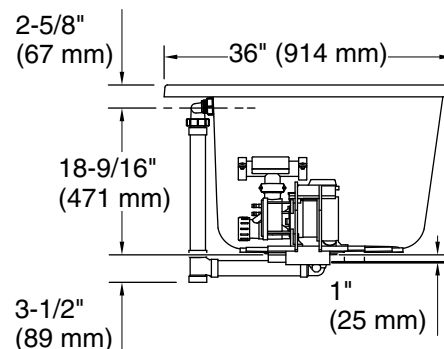

**Blower Motor Access**  
20" (508 mm) W x 15" (381 mm) H Min

### Technical Information

All product dimensions are nominal.

Drain location: Center  
Basin area, bottom: 46-5/16" x 25-3/8" (1177 mm x 644 mm)  
Basin area, top: 64-15/16" x 29-5/16" (1649 mm x 744 mm)  
Weight: 93 lbs (42.2 kg)  
Minimum floor load: 54.8 lbs/ft<sup>2</sup> (267.6 kg/m<sup>2</sup>)  
Water depth: 17-7/16" (442 mm)  
Water capacity: 84.55 gal (320.1 L)  
Electrical component rating: Pump: 120 V, 7 A, 60 Hz  
Heater: 120 V, 12 A, 60 Hz