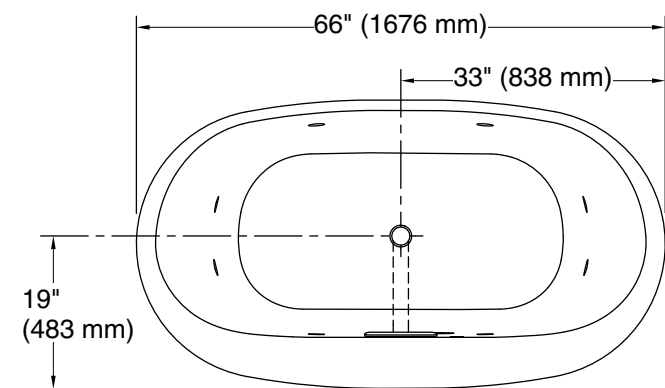

No change in measurements if connected with drain illustrated. (K-7272)

Blower Motor Access
20" (508 mm) W x 15" (381 mm) H Min

Required Electrical Service

Two dedicated circuits required, protected with Class A Ground-Fault Circuit-Interrupter (GFCI). Outside North America, this device may be known as a Residual Current Device (RCD).

Pump: 120 V, 15 A
Heater: 120 V, 15 A, 60 Hz

Technical Information

All product dimensions are nominal.

Drain location: Center
Basin area, bottom: 46-5/16" x 25-3/8" (1177 mm x 644 mm)
Basin area, top: 64-15/16" x 29-5/16" (1649 mm x 744 mm)
Weight: 93 lbs (42.2 kg)
Minimum floor load: 54.8 lbs/ft² (267.6 kg/m²)
Water depth: 17-7/16" (442 mm)
Water capacity: 84.55 gal (320.1 L)
Electrical component rating: Pump: 120 V, 7 A, 60 Hz
Heater: 120 V, 12 A, 60 Hz

Notes

Measure your actual product for rough-in details.

Install this product according to the installation instructions.

The hot water supply should be 70% of the capacity of the bath or greater. Installations will vary.