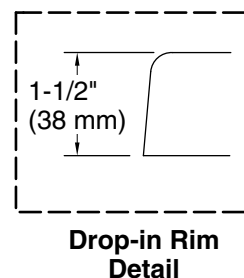

**Blower Motor Access**  
20" (508 mm) W x 15" (381 mm) H Min

### Technical Information

All product dimensions are nominal.

Drain location: Center  
Basin area, bottom: 46-5/16" x 25-3/8" (1177 mm x 644 mm)  
Basin area, top: 64-15/16" x 29-5/16" (1649 mm x 744 mm)  
Weight: 93 lbs (42.2 kg)  
Minimum floor load: 54.8 lbs/ft<sup>2</sup> (267.6 kg/m<sup>2</sup>)  
Water depth: 17-7/16" (442 mm)  
Water capacity: 84.55 gal (320.1 L)  
Electrical component rating: Pump: 120 V, 7 A, 60 Hz  
Heater: 120 V, 12 A, 60 Hz