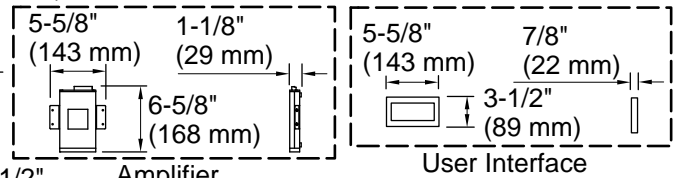

No change in measurements if connected with drain illustrated. (K-7272)

□ Recommended Faucet Location

Recommended Faucet Hole Location

\*Recommended User Interface Location

1-1/2" Bath Drain

Amplifier

User Interface

## Technical Information

All product dimensions are nominal.

Drain location:	Center
Basin area, bottom:	47" x 26-1/4" (1193 mm x 666 mm)
Basin area, top:	61-3/16" x 28-3/8" (1554 mm x 721 mm)
Weight:	100 lbs (45.4 kg)
Minimum floor load:	52.3 lbs/ft <sup>2</sup> (255.4 kg/m <sup>2</sup> )
Water depth:	17-9/16" (446 mm)
Water capacity:	85.5 gal (323.7 L)
Template:	Drop-in, 1268439-7, required, included
Electrical component rating:	Amplifier: 120 V, 1.1 A, 50/60 Hz Heated Surface: 120 V, 0.5 A, 60 Hz, 65 W