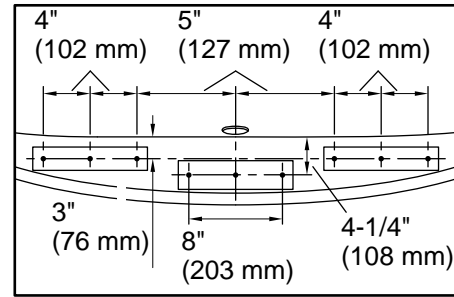

No change in measurements if connected with drain illustrated. (K-7272)

□ Recommended Faucet Location

Recommended Faucet Hole Location