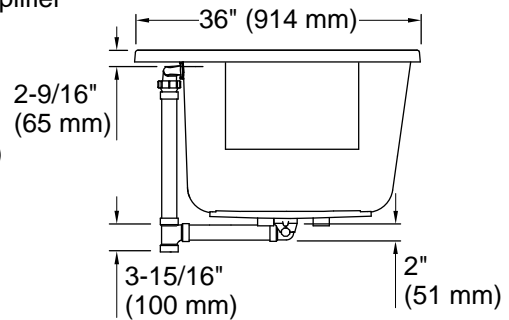

No change in measurements if connected with drain illustrated. (K-7272)

□ Recommended Faucet Location

Recommended Faucet Hole Location

\*Recommended User Interface Location

1-1/2" Bath Drain

Amplifier

User Interface

## Technical Information

All product dimensions are nominal.

Drain location:	Center
Basin area, bottom:	47" x 26-1/4" (1193 mm x 666 mm)
Basin area, top:	61-3/16" x 28-3/8" (1554 mm x 721 mm)
Weight:	100 lbs (45.4 kg)
Minimum floor load:	52.3 lbs/ft <sup>2</sup> (255.4 kg/m <sup>2</sup> )
Water depth:	17-9/16" (446 mm)
Water capacity:	85.5 gal (323.7 L)
Template:	Drop-in, 1268439-7, required, included
Electrical component rating:	Amplifier: 120 V, 1.1 A, 50/60 Hz Heated Surface: 120 V, 0.5 A, 60 Hz, 65 W