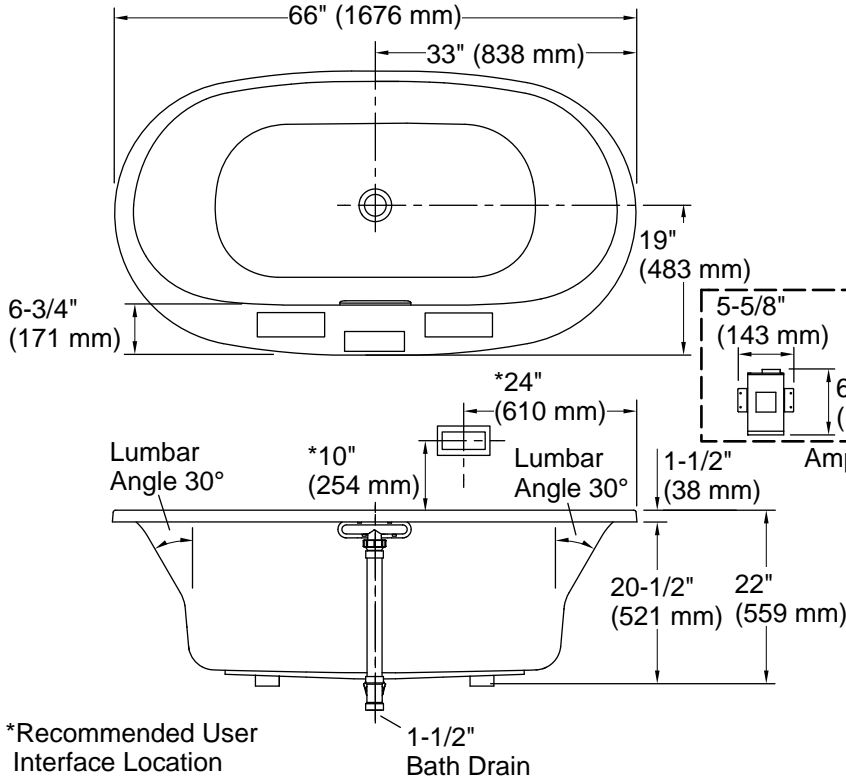

No change in measurements if connected with drain illustrated. (K-7272)

□ Recommended Faucet Location

Recommended Faucet Hole Location

\*Recommended User Interface Location

1-1/2" Bath Drain

Amplifier

User Interface

## Technical Information

All product dimensions are nominal.

Drain location:	Center
Basin area, bottom:	47" x 26-1/4" (1193 mm x 666 mm)
Basin area, top:	61-3/16" x 28-3/8" (1554 mm x 721 mm)
Weight:	100 lbs (45.4 kg)
Minimum floor load:	52.3 lbs/ft <sup>2</sup> (255.4 kg/m <sup>2</sup> )
Water depth:	17-9/16" (446 mm)
Water capacity:	85.5 gal (323.7 L)
Template:	Drop-in, 1268439-7, required, included
Electrical component rating:	Amplifier: 120 V, 1.1 A, 50/60 Hz Heated Surface: 120 V, 0.5 A, 60 Hz, 65 W