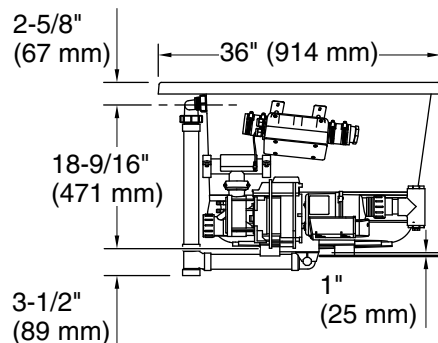

Required Electrical Service

Three dedicated circuits required, protected with Class A Ground-Fault Circuit-Interrupter (GFCI). Outside North America, this device may be known as a Residual Current Device (RCD).

- Blower: 120 V, 15 A, 60 Hz
- Air bath, Pump: 120 V, 15 A, 60 Hz
- Heater: 120 V, 15 A, 60 Hz

Technical Information

All product dimensions are nominal.

- Drain location: Center
- Basin area, bottom: 47" x 26-1/4" (1193 mm x 666 mm)
- Basin area, top: 61-3/16" x 28-3/8" (1554 mm x 721 mm)
- Weight: 165 lbs (74.8 kg)
- Minimum floor load: 56.3 lbs/ft² (274.9 kg/m²)
- Water depth: 17-9/16" (446 mm)
- Water capacity: 85.5 gal (323.7 L)
- Template: Drop-in, 1268439-7, required, included
- Electrical component rating: Blower: 120 V, 10 A, 60 Hz
  Air bath: 120 V, 5 A, 60 Hz
  Pump: 120 V, 7 A, 60 Hz

Notes

- Measure your actual product for rough-in details.
- Install this product according to the installation instructions.
- The hot water supply should be 70% of the capacity of the bath or greater. Installations will vary.

1-800-4KOHLER (1-800-456-4537)

Kohler Co. reserves the right to make revisions without notice to product specifications.
For the most current Specification Sheet, go to www.kohler.com USA or www.kohler.ca Canada

7-8-2024 21:03 - US