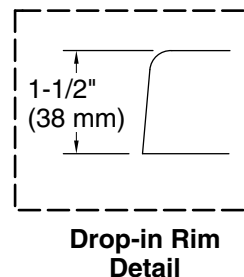

7-8-2024 21:03 - US

Underscore®
 65-1/2" x 35-3/4" drop-in Heated BubbleMassage™ air bath with whirlpool
K-5716-XHGH

No change in measurements if connected with drain illustrated. (K-7272)

Drop-in Rim Detail

- Blower: 120 V, 15 A, 60 Hz
- Air bath, Pump: 120 V, 15 A, 60 Hz
- Heater: 120 V, 15 A, 60 Hz

Technical Information

All product dimensions are nominal.

- Drain location: Center
- Basin area, bottom: 47" x 26-1/4" (1193 mm x 666 mm)
- Basin area, top: 61-3/16" x 28-3/8" (1554 mm x 721 mm)
- Weight: 165 lbs (74.8 kg)
- Minimum floor load: 56.3 lbs/ft² (274.9 kg/m²)
- Water depth: 17-9/16" (446 mm)
- Water capacity: 85.5 gal (323.7 L)
- Template: Drop-in, 1268439-7, required, included
- Electrical component rating: Blower: 120 V, 10 A, 60 Hz
 Air bath: 120 V, 5 A, 60 Hz
 Pump: 120 V, 7 A, 60 Hz