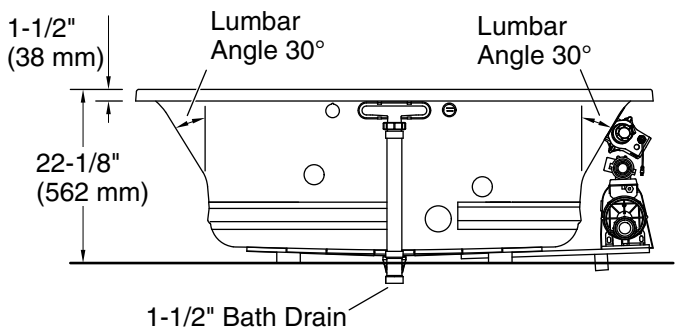

Required Electrical Service

Three dedicated circuits required, protected with Class A Ground-Fault Circuit-Interrupter (GFCI). Outside North America, this device may be known as a Residual Current Device (RCD).

- Blower: 120 V, 15 A, 60 Hz
- Air bath, Pump: 120 V, 15 A, 60 Hz
- Heater: 120 V, 15 A, 60 Hz

Technical Information

All product dimensions are nominal.

- Drain location: Center
- Basin area, bottom: 47" x 26-1/4" (1193 mm x 666 mm)
- Basin area, top: 61-3/16" x 28-3/8" (1554 mm x 721 mm)
- Weight: 165 lbs (74.8 kg)
- Minimum floor load: 56.3 lbs/ft² (274.9 kg/m²)
- Water depth: 17-9/16" (446 mm)
- Water capacity: 85.5 gal (323.7 L)
- Template: Drop-in, 1268439-7, required, included
- Electrical component rating: Blower: 120 V, 10 A, 60 Hz
  Air bath: 120 V, 5 A, 60 Hz
  Pump: 120 V, 7 A, 60 Hz

Notes

- Measure your actual product for rough-in details.
- Install this product according to the installation instructions.
- The hot water supply should be 70% of the capacity of the bath or greater. Installations will vary.

1-800-4KOHLER (1-800-456-4537)

Kohler Co. reserves the right to make revisions without notice to product specifications.
For the most current Specification Sheet, go to www.kohler.com USA or www.kohler.ca Canada

7-8-2024 21:03 - US