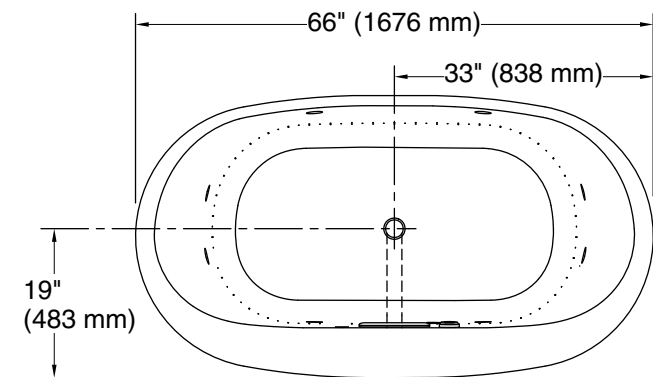

7-8-2024 21:03 - US

Underscore®
 65-1/2" x 35-3/4" drop-in Heated BubbleMassage™ air bath with whirlpool
K-5716-XHGH

No change in measurements if connected with drain illustrated. (K-7272)

Drop-in Rim Detail