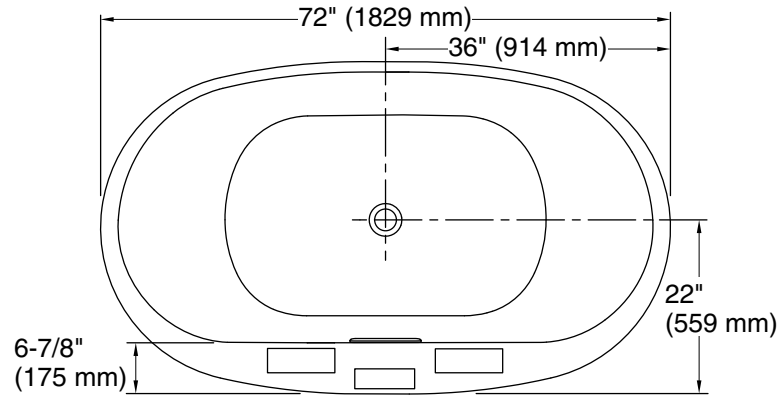

No change in measurements if connected with drain illustrated. (K-7272)

□ Recommended Faucet Location

Recommended Faucet Hole Location