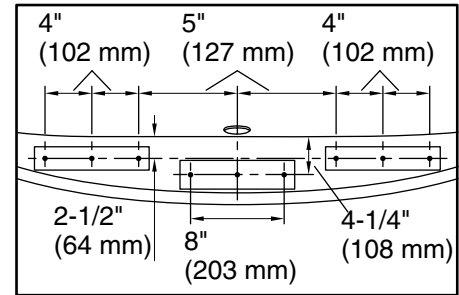

No change in measurements if connected with drain illustrated. (K-7272)

□ Recommended Faucet Location

Recommended Faucet Hole Location