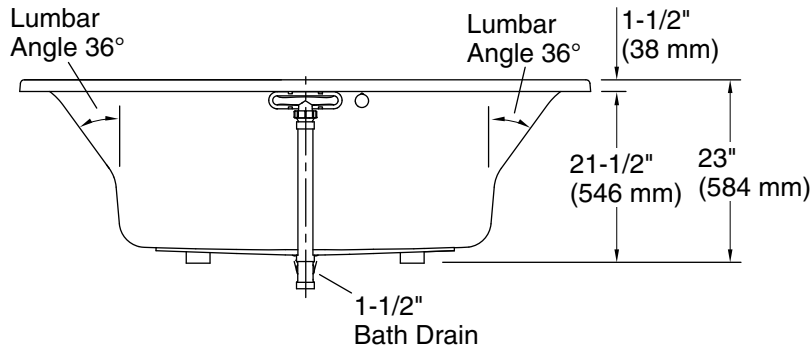

Required Electrical Service

One circuit required, protected with Class A Ground-Fault Circuit-Interrupter (GFCI). Outside North America, this device may be known as a Residual Current Device (RCD).

Heated Surface: 120 V, 15 A

Technical Information

All product dimensions are nominal.

Drain location: Center

Basin area, bottom: 46-5/16" x 31-3/16" (1177 mm x 792 mm)

Basin area, top: 63-7/16" x 34-1/4" (1611 mm x 869 mm)

Weight: 111 lbs (50.3 kg)

Minimum floor load: 52.5 lbs/ft² (256.3 kg/m²)

Water depth: 18-5/8" (472 mm)

Water capacity: 112.2 gal (424.7 L)

Template: Drop-in, 1268440-7, required, included

Electrical component rating: Heated Surface: 120 V, 0.5 A, 60 Hz, 65 W

Notes

Measure your actual product for rough-in details.

Install this product according to the installation instructions.

The hot water supply should be 70% of the capacity of the bath or greater. Installations will vary.

If installing a rim-mount faucet, make sure there is no interference above or below the deck before drilling any holes.