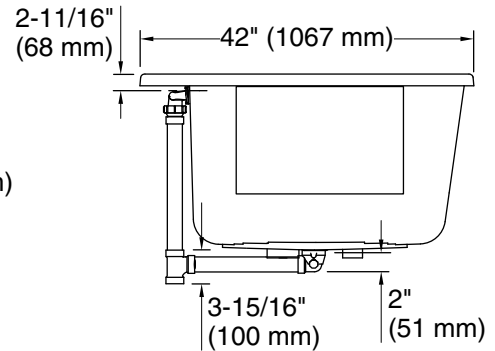

Required Electrical Service

One circuit required, protected with Class A Ground-Fault Circuit-Interrupter (GFCI). Outside North America, this device may be known as a Residual Current Device (RCD).

Heated Surface: 120 V, 15 A

Technical Information

All product dimensions are nominal.

Drain location: Center

Basin area, bottom: 46-5/16" x 31-3/16" (1177 mm x 792 mm)

Basin area, top: 63-7/16" x 34-1/4" (1611 mm x 869 mm)

Weight: 111 lbs (50.3 kg)

Minimum floor load: 52.5 lbs/ft² (256.3 kg/m²)

Water depth: 18-5/8" (472 mm)

Water capacity: 112.2 gal (424.7 L)

Template: Drop-in, 1268440-7, required, included

Electrical component rating: Heated Surface: 120 V, 0.5 A, 60 Hz, 65 W

Notes

Measure your actual product for rough-in details.

Install this product according to the installation instructions.

The hot water supply should be 70% of the capacity of the bath or greater. Installations will vary.

If installing a rim-mount faucet, make sure there is no interference above or below the deck before drilling any holes.