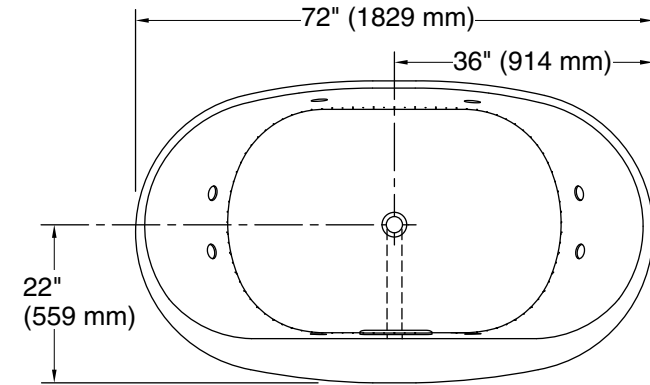

**Underscore®**  
71-1/2" x 41-1/2" drop-in Heated BubbleMassage™ air bath with whirlpool  
**K-5718-XHGH**

No change in measurements if connected with drain illustrated. (K-7272)

**Drop-in Rim Detail**