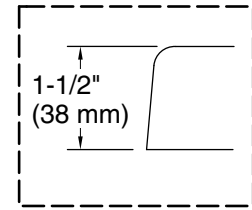

**Underscore®**  
71-1/2" x 41-1/2" drop-in Heated BubbleMassage™ air bath with whirlpool  
**K-5718-XHGH**

No change in measurements if connected with drain illustrated. (K-7272)

**Drop-in Rim Detail**