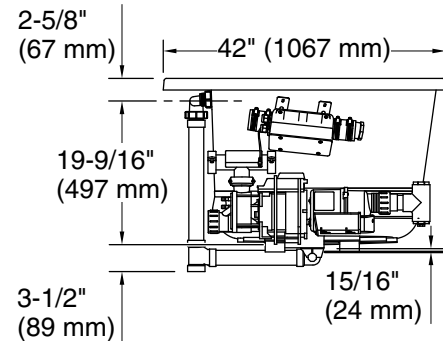

Required Electrical Service

Three dedicated circuits required, protected with Class A Ground-Fault Circuit-Interrupter (GFCI). Outside North America, this device may be known as a Residual Current Device (RCD).

- Blower: 120 V, 15 A, 60 Hz
- Air bath, Pump: 120 V, 15 A, 60 Hz
- Heater: 120 V, 15 A, 60 Hz

Technical Information

All product dimensions are nominal.

- Drain location: Center
- Basin area, bottom: 46-5/16" x 31-3/16" (1177 mm x 792 mm)
- Basin area, top: 63-7/16" x 34-1/4" (1611 mm x 869 mm)
- Weight: 180 lbs (81.6 kg)
- Minimum floor load: 55.8 lbs/ft² (272.4 kg/m²)
- Water depth: 18-5/8" (472 mm)
- Water capacity: 112.2 gal (424.7 L)
- Template: Drop-in, 1268440-7, required, included
- Electrical component rating: Blower: 120 V, 10 A, 60 Hz
  Air bath: 120 V, 5 A, 60 Hz

Notes

- Measure your actual product for rough-in details.
- Install this product according to the installation instructions.
- The hot water supply should be 70% of the capacity of the bath or greater. Installations will vary.

1-800-4KOHLER (1-800-456-4537)

Kohler Co. reserves the right to make revisions without notice to product specifications.

For the most current Specification Sheet, go to www.kohler.com USA or www.kohler.ca Canada

7-8-2024 22:38 - US