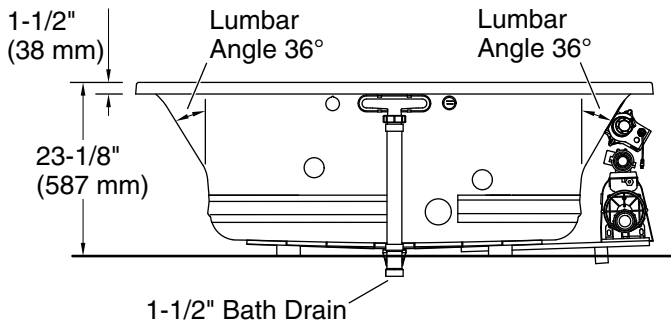

Required Electrical Service

Three dedicated circuits required, protected with Class A Ground-Fault Circuit-Interrupter (GFCI). Outside North America, this device may be known as a Residual Current Device (RCD).

- Blower: 120 V, 15 A, 60 Hz
- Air bath, Pump: 120 V, 15 A, 60 Hz
- Heater: 120 V, 15 A, 60 Hz

Technical Information

All product dimensions are nominal.

- Drain location: Center
- Basin area, bottom: 46-5/16" x 31-3/16" (1177 mm x 792 mm)
- Basin area, top: 63-7/16" x 34-1/4" (1611 mm x 869 mm)
- Weight: 180 lbs (81.6 kg)
- Minimum floor load: 55.8 lbs/ft² (272.4 kg/m²)
- Water depth: 18-5/8" (472 mm)
- Water capacity: 112.2 gal (424.7 L)
- Template: Drop-in, 1268440-7, required, included
- Electrical component rating: Blower: 120 V, 10 A, 60 Hz
  Air bath: 120 V, 5 A, 60 Hz

Notes

- Measure your actual product for rough-in details.
- Install this product according to the installation instructions.
- The hot water supply should be 70% of the capacity of the bath or greater. Installations will vary.

1-800-4KOHLER (1-800-456-4537)

Kohler Co. reserves the right to make revisions without notice to product specifications.

For the most current Specification Sheet, go to www.kohler.com USA or www.kohler.ca Canada

7-8-2024 22:38 - US