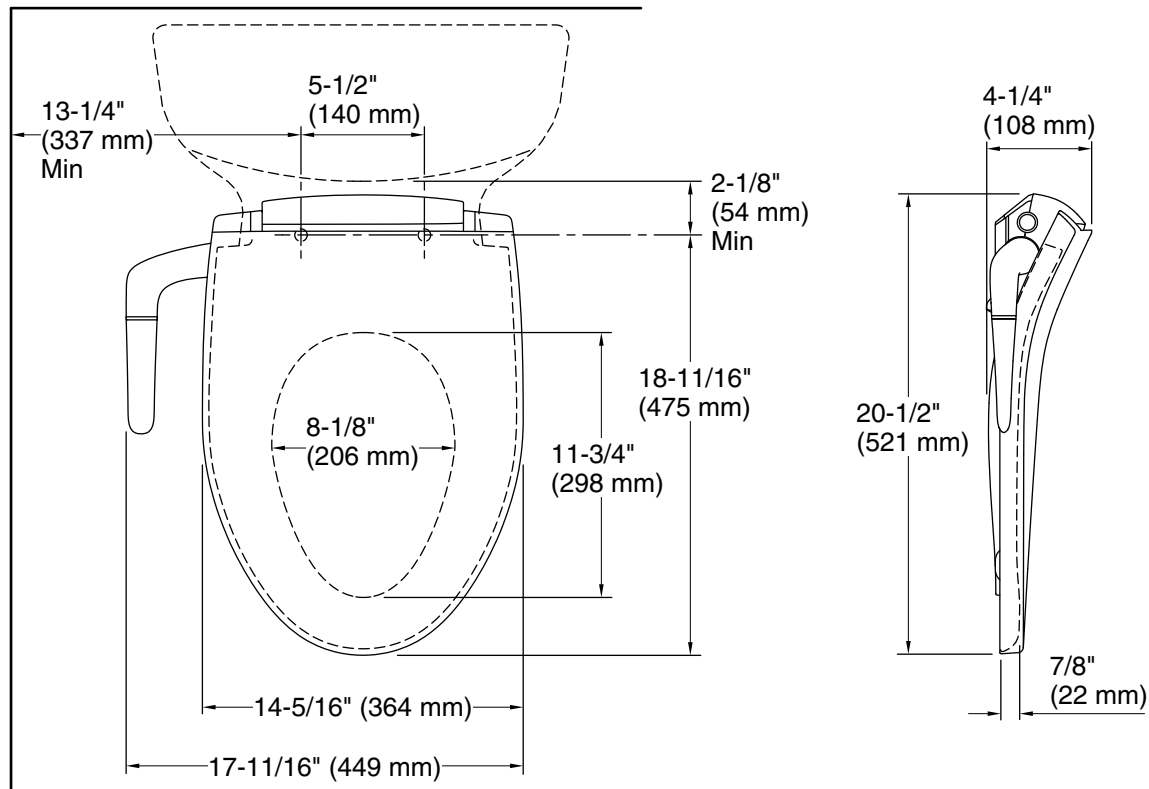

PureWash® M250

Elongated manual bidet toilet seat
K-5724

Features

- Single wand provides ambient-water cleansing
- Adjust water spray position and pressure using the convenient side handle
- Self-cleaning wand automatically rinses after each use
- Manually operated handle requires no batteries or electrical power
- Quiet-Close™ elongated lid and seat prevents slamming
- Quick-Release™ functionality allows seat to be removed easily from toilet for convenient cleaning
- Quick-Attach® hardware for fast and secure installation
- Grip-Tight bumpers hold seat firmly in place
- Ergonomically contoured seat for user comfort
- Fits most elongated toilets

Material

- Plastic construction

Installation

- Requires connection to toilet water supply line. All hoses and connections are included

Codes/Standards

None Applicable

KOHLER® One-Year Limited Warranty

See website for detailed warranty information.

Available Colors/Finishes

Color tiles intended for reference only.

Color	Code	Description
	0	White
	96	Biscuit

Technical Information

All product dimensions are nominal.

Seat shape type:	Elongated
Seat front type:	Closed-front
Seat-mounting holes:	5-1/2" (140 mm)

Only connect the seat to a cold water supply of drinking quality water at a pressure of 20 (139 kPa) - 80 psi (551 kPa).

Locate the receptacle at least 6" (152 mm) above the floor, and within a 32" (813 mm) radius measured 2" (51 mm) from the bowl ledge.