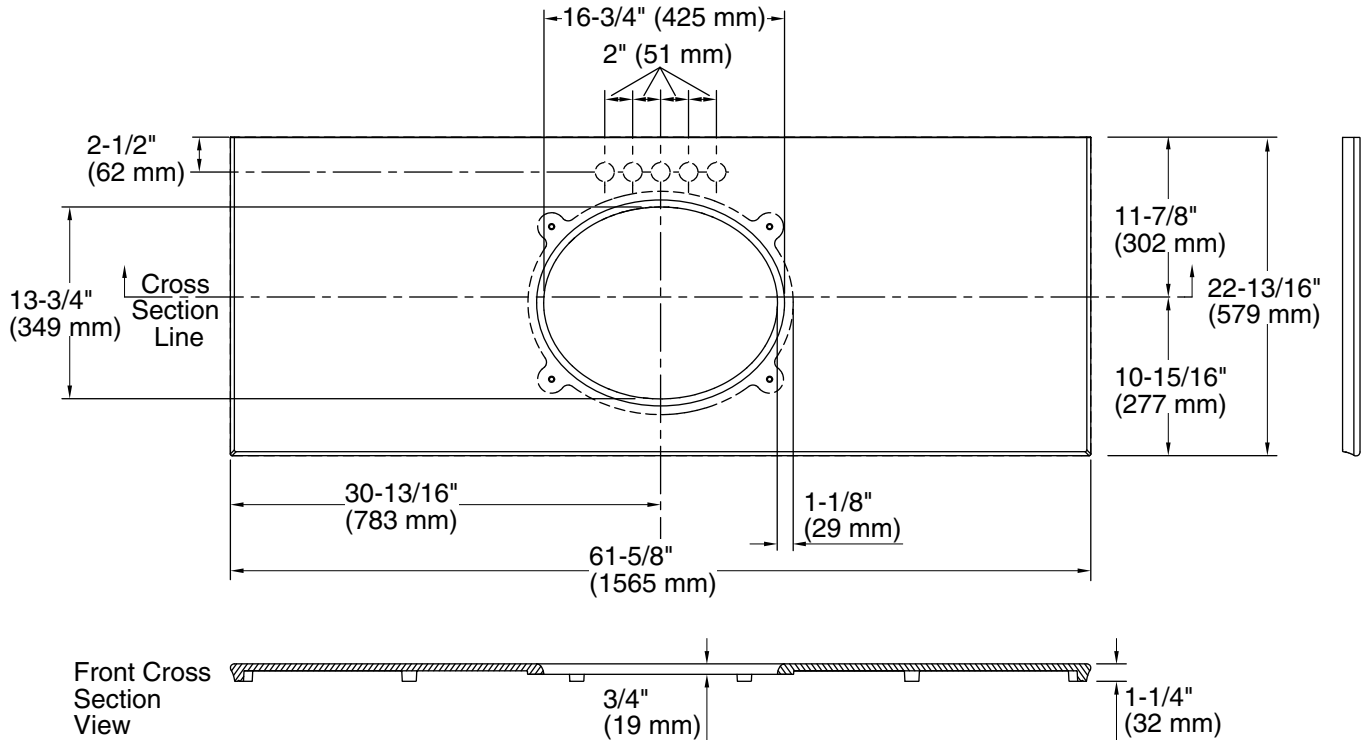

# Solid/Expressions®

61" vanity top with single Verticyl® oval cutout  
K-5765

## Features

- Pairs with KOHLER Verticyl oval undermount bathroom sinks or other KOHLER 17" x 14" (432 x 356 mm) oval undermount bathroom sinks
- Pilot holes for 4" (102 mm) centerset, 8" (203 mm) widespread, or single-hole faucet installation
- Sculpted edge
- Optional side and backsplashes available (sold separately)

## Installation

- Field trimmable
- Vanity top
- Includes mounting hardware for sink
- Accommodates single, 4" centerset, and 8" widespread faucet configurations

### Technical Information

All product dimensions are nominal.

Basin configuration: Single Bowl  
 Bowl area (Basin #1): Length: 16-3/4" (425 mm)  
 Width: 13-3/4" (349 mm)  
 With overflow: No