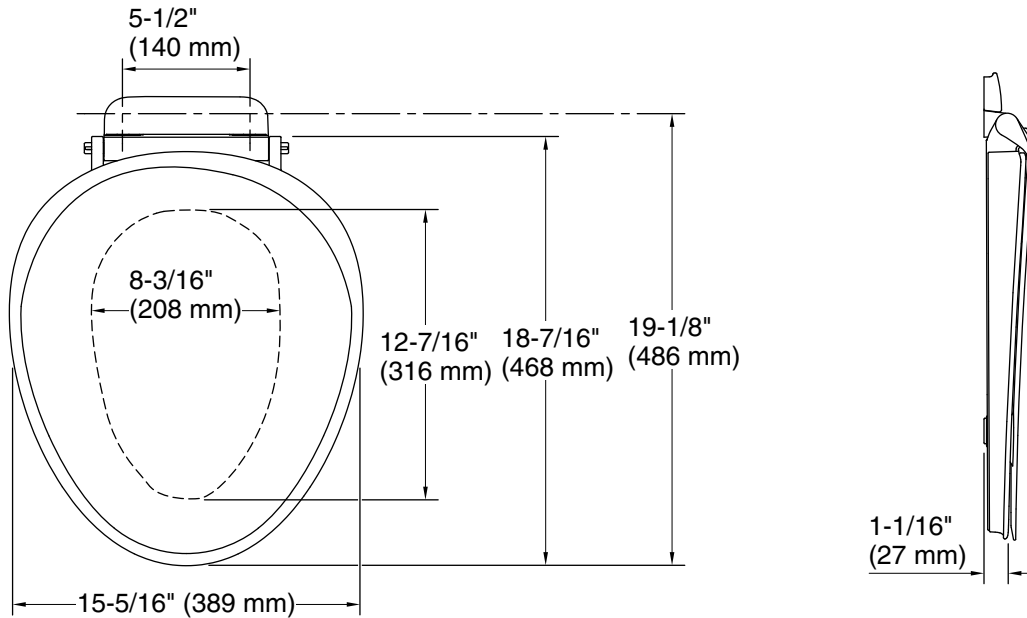

### Technical Information

All product dimensions are nominal.

Seat shape type: Elongated  
Seat front type: Closed-front  
Seat-mounting holes: 5-1/2" (140 mm)