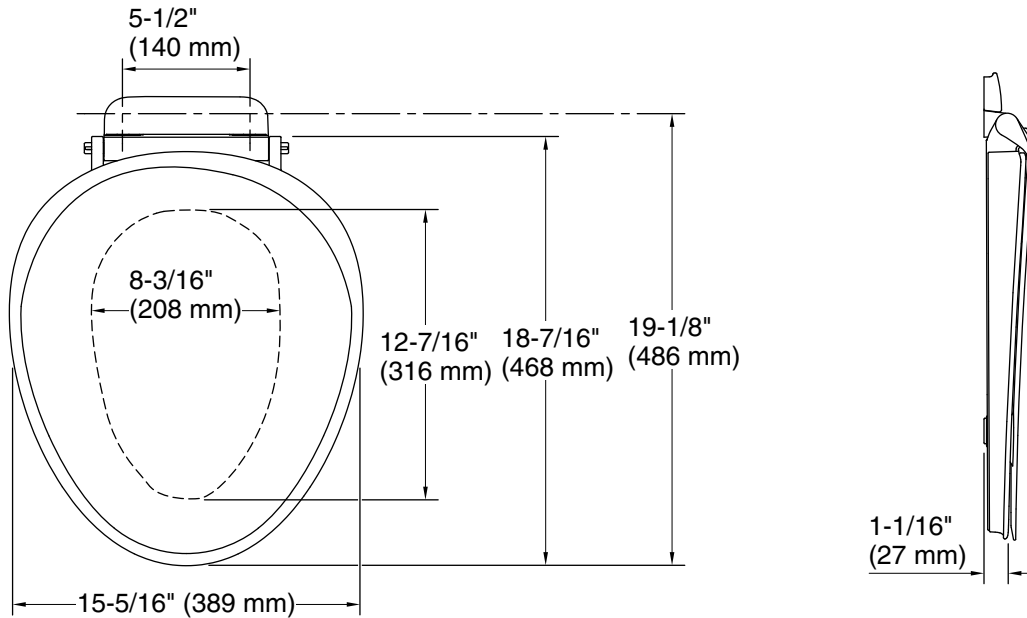

Features

- CoreFlex™ flexible material under entire seating surface allows seat to adapt and conform to each user's sitting position
- 20% wider sitting surface than standard KOHLER® toilet seats
- Wider toilet seat surface provides increased support while maintaining the same seat opening as a standard toilet seat
- Quiet-Close™ elongated lid and seat prevents slamming
- CoreFlex™ flexible material in White blends in seamlessly with the rest of the toilet seat
- ReadyLatch® hinge provides a positive lock/unlock latch to securely hold seat in position, yet seat easily removes for cleaning or adjusting fit
- Grip-Tight installation hardware makes it easy to fasten the seat – everything is done from above the bowl
- Grip-Tight bumpers hold seat firmly in place
- Single-hinge cover simplifies cleaning
- Color-matched plastic hinges
- Contoured seat for user comfort
- Fits most elongated toilets

	0	White
---	---	-------

Technical Information

All product dimensions are nominal.

Seat shape type: Elongated
Seat front type: Closed-front
Seat-mounting holes: 5-1/2" (140 mm)

Notes

Install this product according to the installation guide.