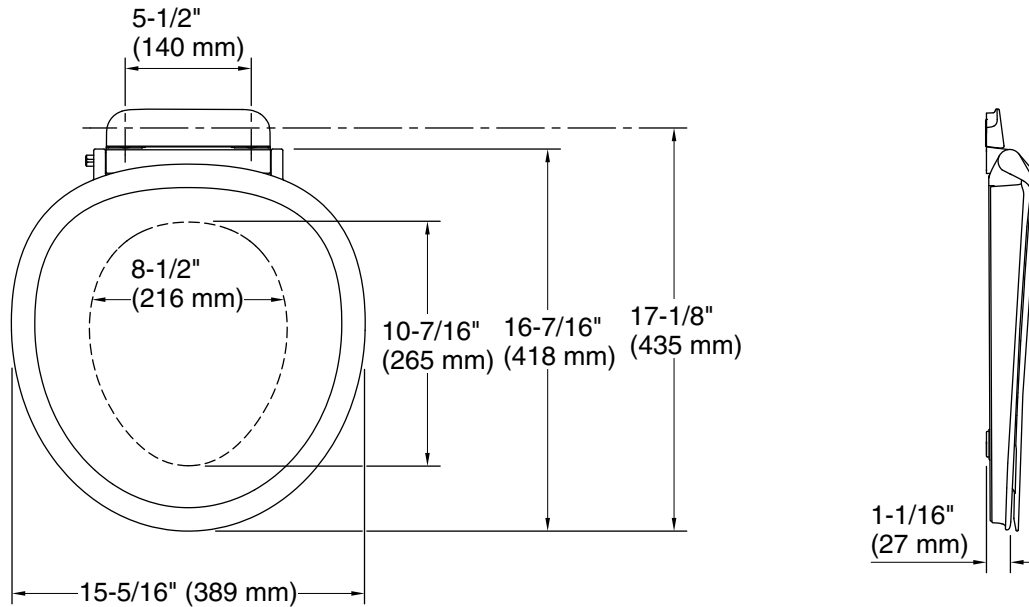

Features

- CoreFlex™ flexible material under entire seating surface allows seat to adapt and conform to each user's sitting position
- 20% wider sitting surface than standard KOHLER® toilet seats
- Wider toilet seat surface provides increased support while maintaining the same seat opening as a standard toilet seat
- Quiet-Close™ round-front seat and lid prevent slamming
- CoreFlex™ flexible material in Ice Grey adds smart styling and color to coordinate with your bathroom design
- ReadyLatch® hinge provides a positive lock/unlock latch to securely hold seat in position, yet seat easily removes for cleaning or adjusting fit
- Grip-Tight installation hardware makes it easy to fasten the seat – everything is done from above the bowl
- Grip-Tight bumpers hold seat firmly in place
- Single hinge cover simplifies cleaning
- Color-matched plastic hinges
- Contoured seat for user comfort
- Fits most round-front toilets

	0	White
---	---	-------

Technical Information

All product dimensions are nominal.

Seat shape type: Round-front
Seat front type: Closed-front
Seat-mounting holes: 5-1/2" (140 mm)

Pressure/fixture Supply Requirements