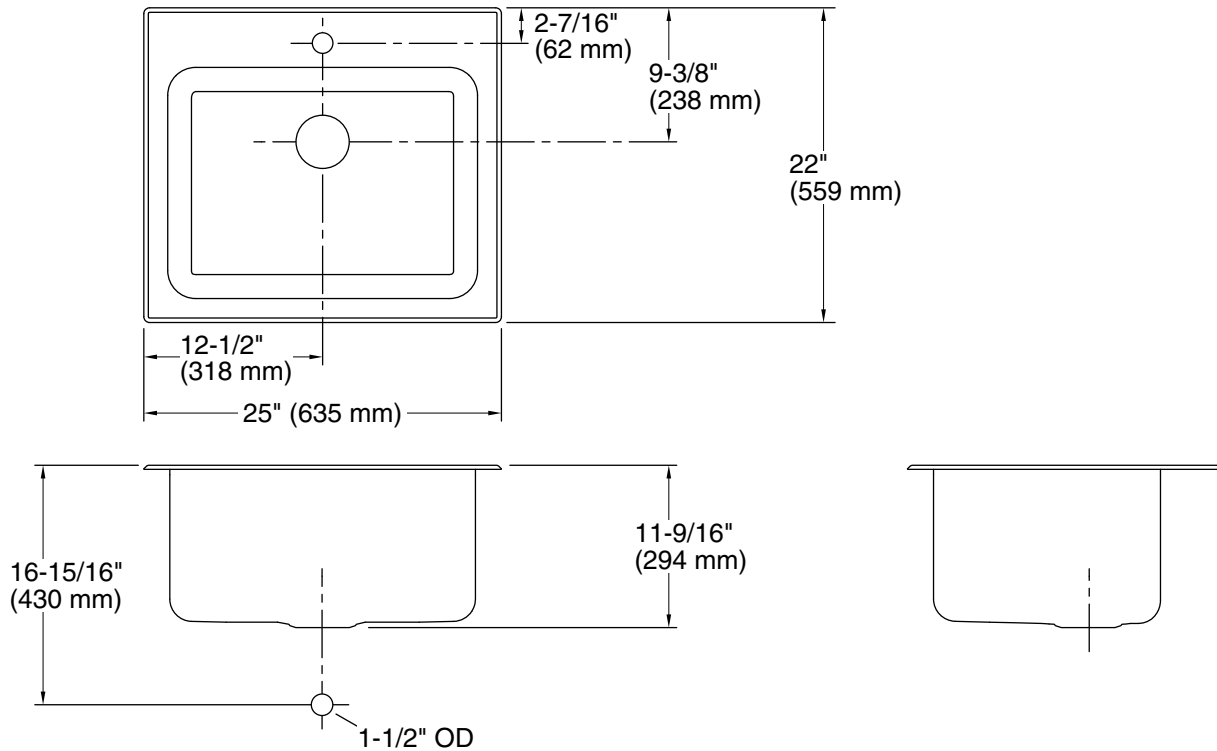

Ballad™
25" top-mount single-bowl utility sink
K-5798-1

Features

- 27" (686 mm) minimum base cabinet width
- Single bowl
- 11-5/8" depth provides generous workspace
- Single faucet hole
- Includes installation hardware

Technical Information

All product dimensions are nominal.

Basin configuration: Single Bowl

Min. base cabinet width: 27" (686 mm)

Bowl area (Only):
 Length: 21-1/4" (540 mm)
 Width: 15-3/4" (400 mm)
 Bowl depth: 11-5/16" (287 mm)
 Water depth: 11-5/16" (287 mm)

Number of deck holes: 1

Faucet hole(s): 1-7/16" (37 mm)

Drain hole: 3-3/4" (94 mm)

Notes

Install this product according to the installation instructions.