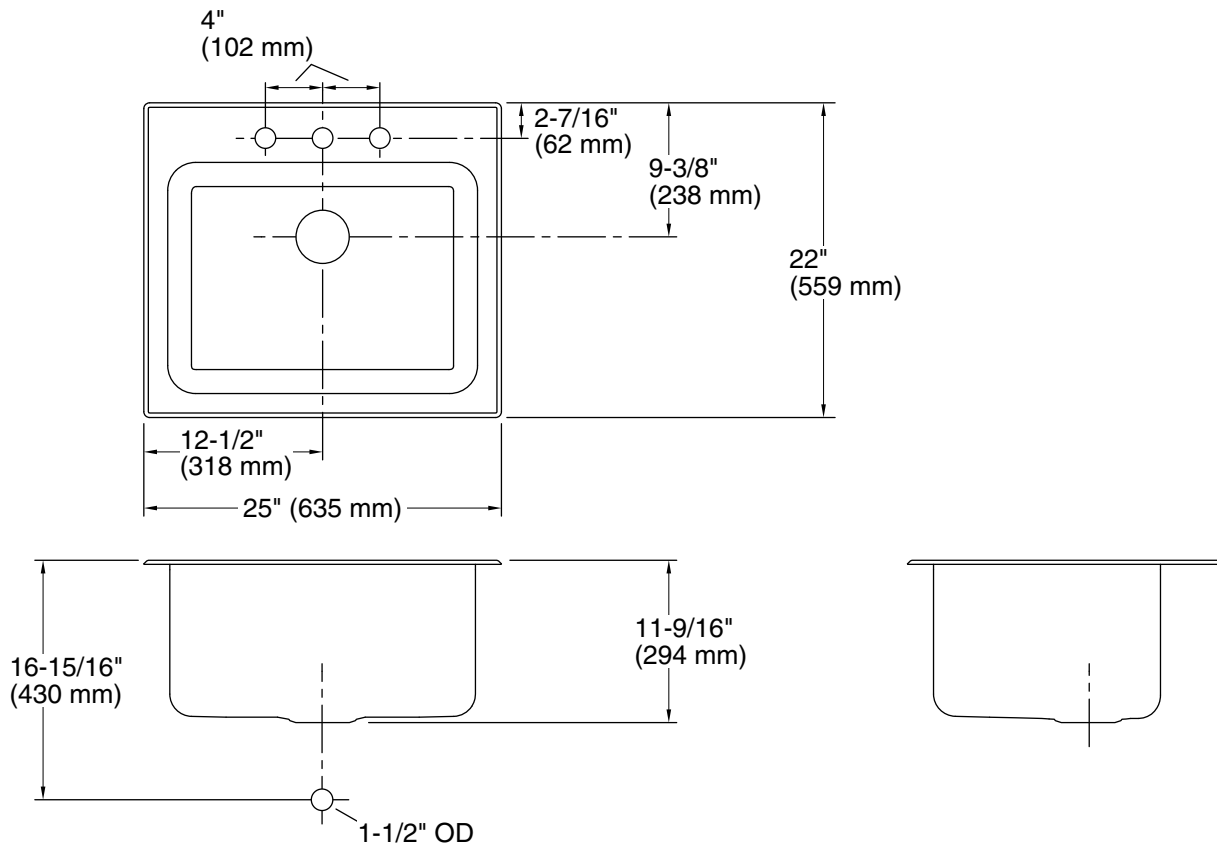

Ballad™
25" top-mount single-bowl utility sink
K-5798-3

Features

- 27" (686 mm) minimum base cabinet width
- Single bowl
- 11-5/8" depth provides generous workspace
- Three faucet holes
- Includes installation hardware

Technical Information

All product dimensions are nominal.

Basin configuration: Single Bowl

Min. base cabinet width: 27" (686 mm)

Bowl area: Length: 21-1/4" (540 mm)
Width: 15-3/4" (400 mm)
Bowl depth: 11-5/16" (287 mm)
Water depth: 11-5/16" (287 mm)

Number of deck holes: 3

Faucet hole(s): 1-7/16" (37 mm)

Drain hole: 3-3/4" (94 mm)

Notes

Install this product according to the installation instructions.