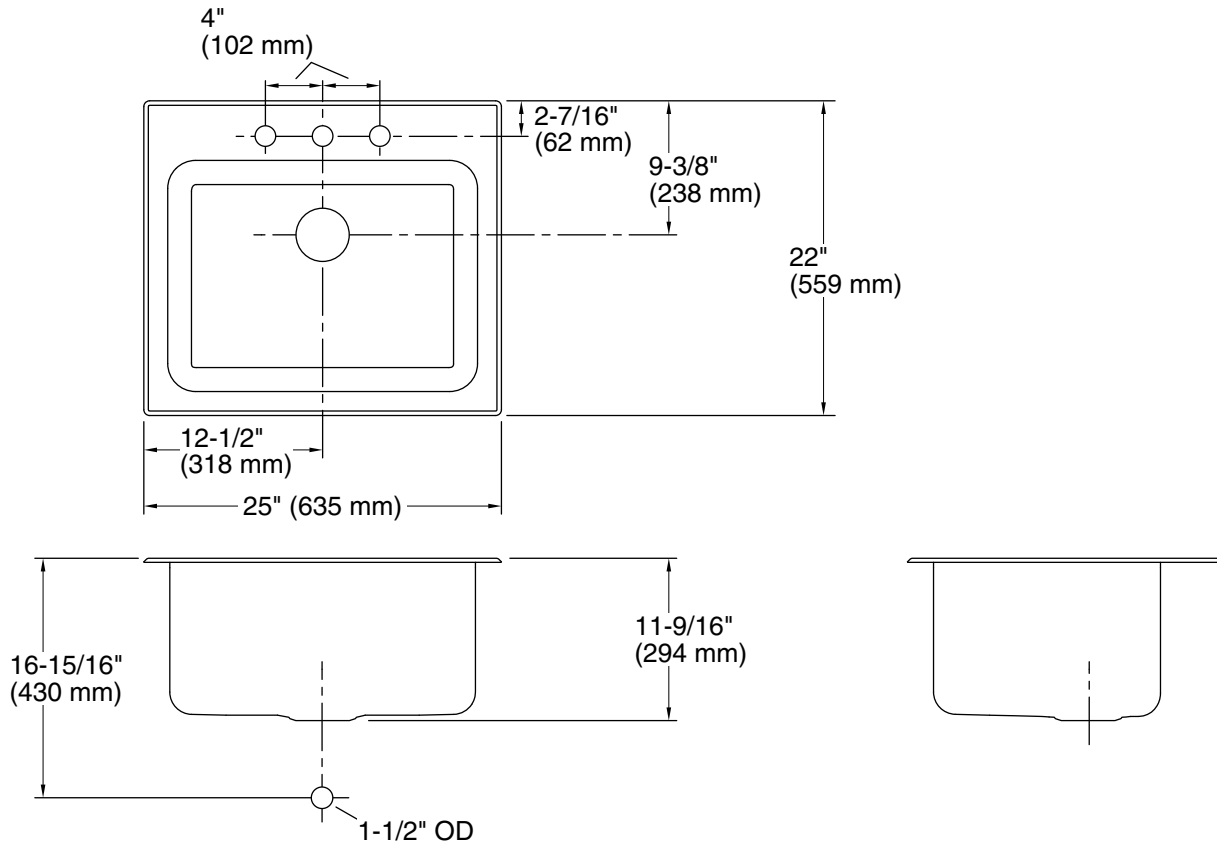

**Ballad™**  
25" top-mount single-bowl utility sink  
**K-5798-3**

**Features**

- 27" (686 mm) minimum base cabinet width
- Single bowl
- 11-5/8" depth provides generous workspace
- Three faucet holes
- Includes installation hardware

### Technical Information

All product dimensions are nominal.

Basin configuration: Single Bowl

Min. base cabinet width: 27" (686 mm)

Bowl area: Length: 21-1/4" (540 mm)  
 Width: 15-3/4" (400 mm)  
 Bowl depth: 11-5/16" (287 mm)  
 Water depth: 11-5/16" (287 mm)

Number of deck holes: 3

Faucet hole(s): 1-7/16" (37 mm)

Drain hole: 3-3/4" (94 mm)