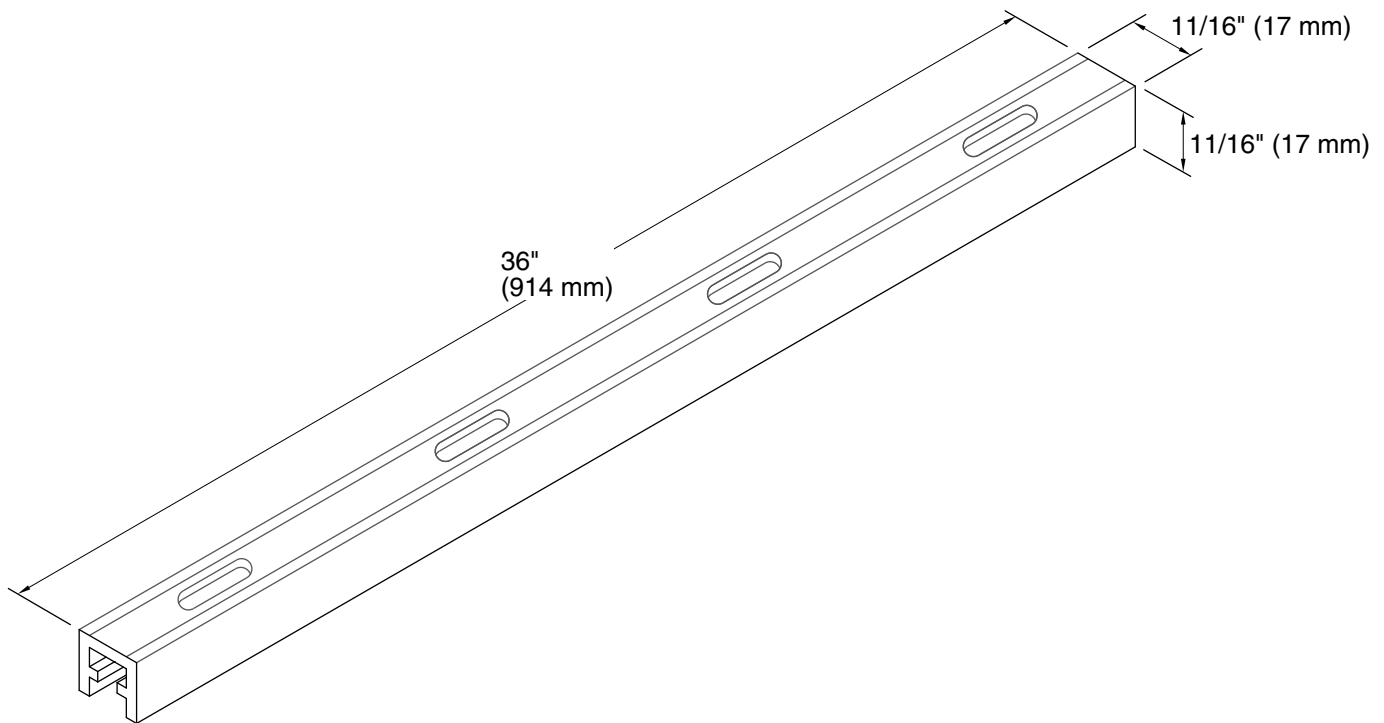

Features

- Includes rails, brackets, and hardware for mounting 36" (914 mm) undermount sinks

Codes/Standards

None Applicable

KOHLER® One-Year Limited Warranty

See website for detailed warranty information.

Technical Information

All product dimensions are nominal.

Material: Plastic