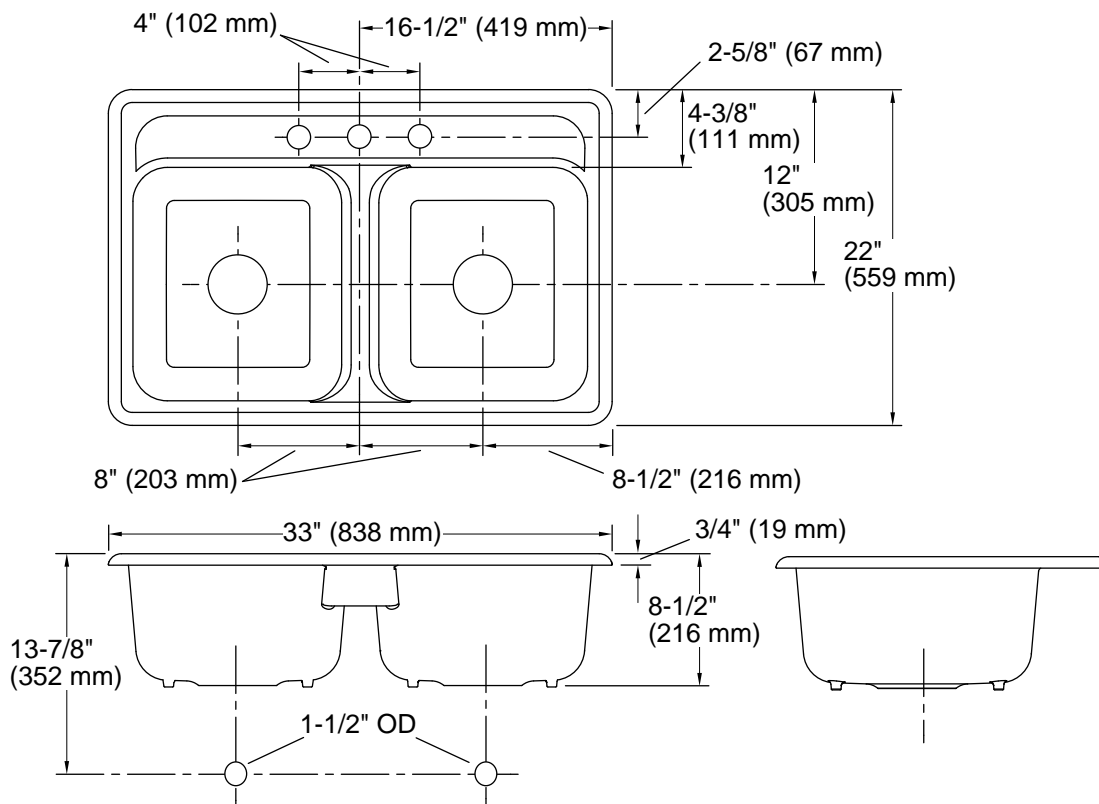

Delafield®

33" top-mount double-bowl kitchen sink
K-5817-3

Features

- 33" (838 mm) minimum base cabinet width
- Double-equal bowls
- 8" (203 mm) depth
- Three faucet holes

Material

- KOHLER® enameled cast iron

1-4-2025 20:14 - US/CA

THE BOLD LOOK
OF **KOHLER®**

Technical Information

All product dimensions are nominal.

Basin configuration: Equal Bowls

Min. base cabinet width: 33" (838 mm)

Bowl area (Left): Length: 15" (381 mm)
 Width: 14" (356 mm)
 Bowl depth: 8" (203 mm)

Bowl area (Right): Length: 15" (381 mm)
 Width: 14" (356 mm)
 Bowl depth: 8" (203 mm)

Number of deck holes: 3

Faucet hole(s): 1-3/8" (35 mm)

Drain hole: 3-5/8" (92 mm)

Template: 1040401-7, required, included