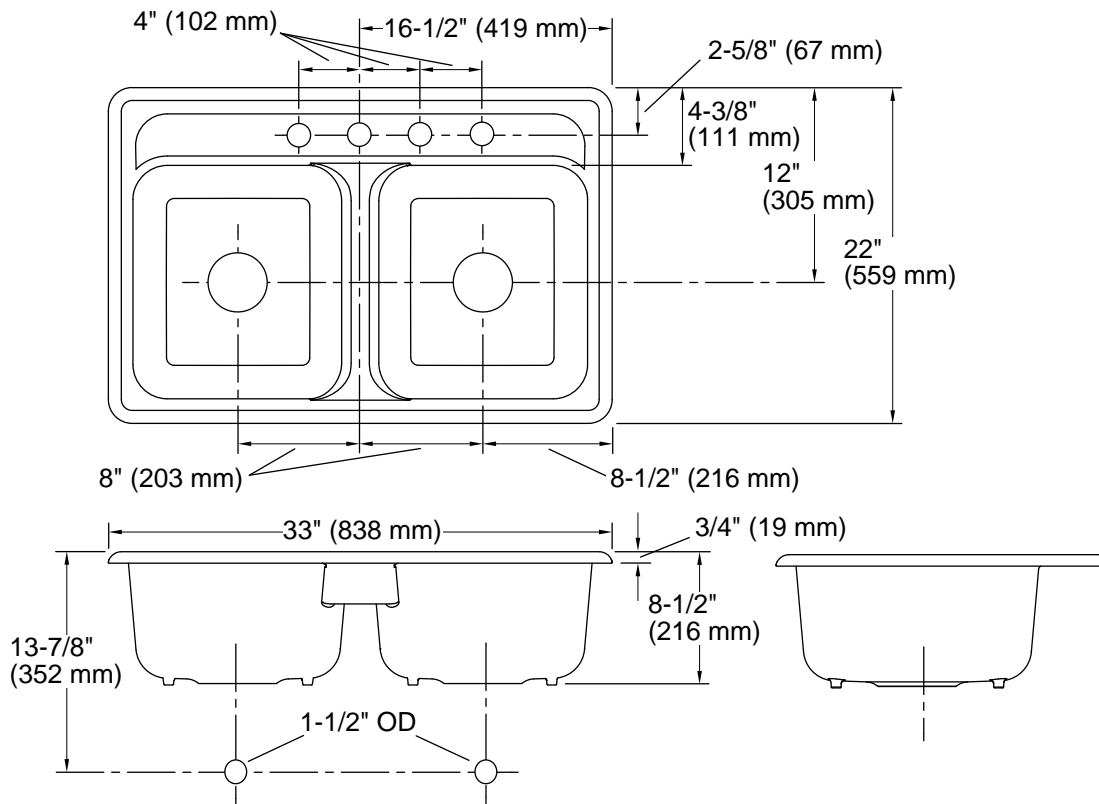

### Features

- 33" (838 mm) minimum base cabinet width
- Double-equal bowls
- 8" (203 mm) depth
- Three faucet holes and one accessory hole to the right

#### Technical Information

All product dimensions are nominal.

Basin configuration: Equal Bowls

Min. base cabinet width: 33" (838 mm)

Bowl area (Left): Length: 15" (381 mm)  
Width: 14" (356 mm)  
Bowl depth: 8" (203 mm)

Bowl area (Right): Length: 15" (381 mm)  
Width: 14" (356 mm)  
Bowl depth: 8" (203 mm)

Number of deck holes: 4

Faucet hole(s): 1-3/8" (35 mm)

Drain hole: 3-5/8" (92 mm)

Template: 1040401-7, required, included