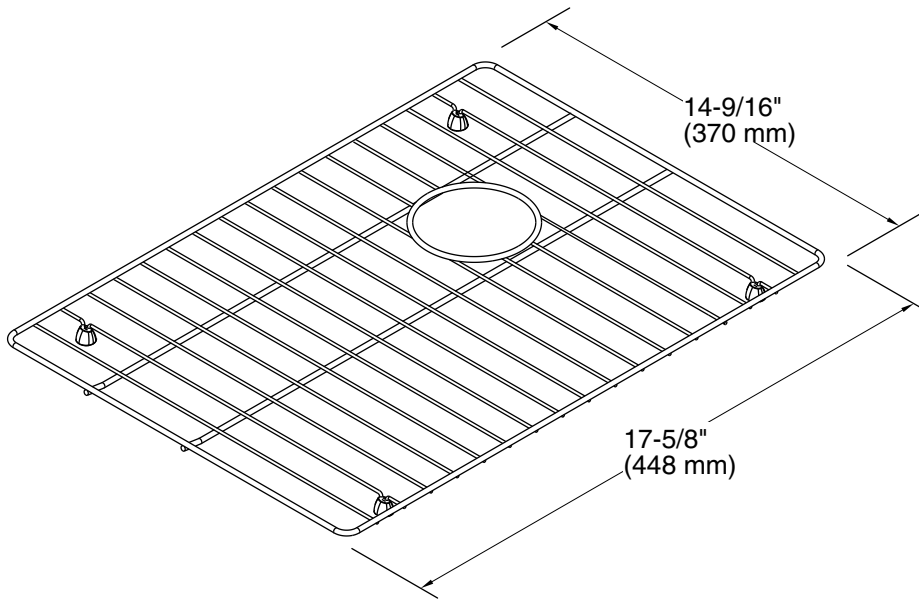

Features

- Fits in the large bowl of the K-6426 and K-6427 Whitehaven kitchen sinks
- Helps protect sink surface from daily wear
- Dishwasher-safe
- Rubber feet provide added protection

Material

- Durable stainless steel construction

Color	Code	Description
	ST	Stainless Steel

Technical Information

All product dimensions are nominal.

Material: Stainless Steel