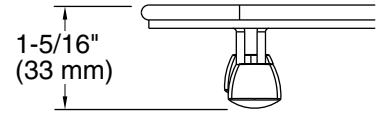

Color	Code	Description
	ST	Stainless Steel

Technical Information

All product dimensions are nominal.

Material: Stainless Steel