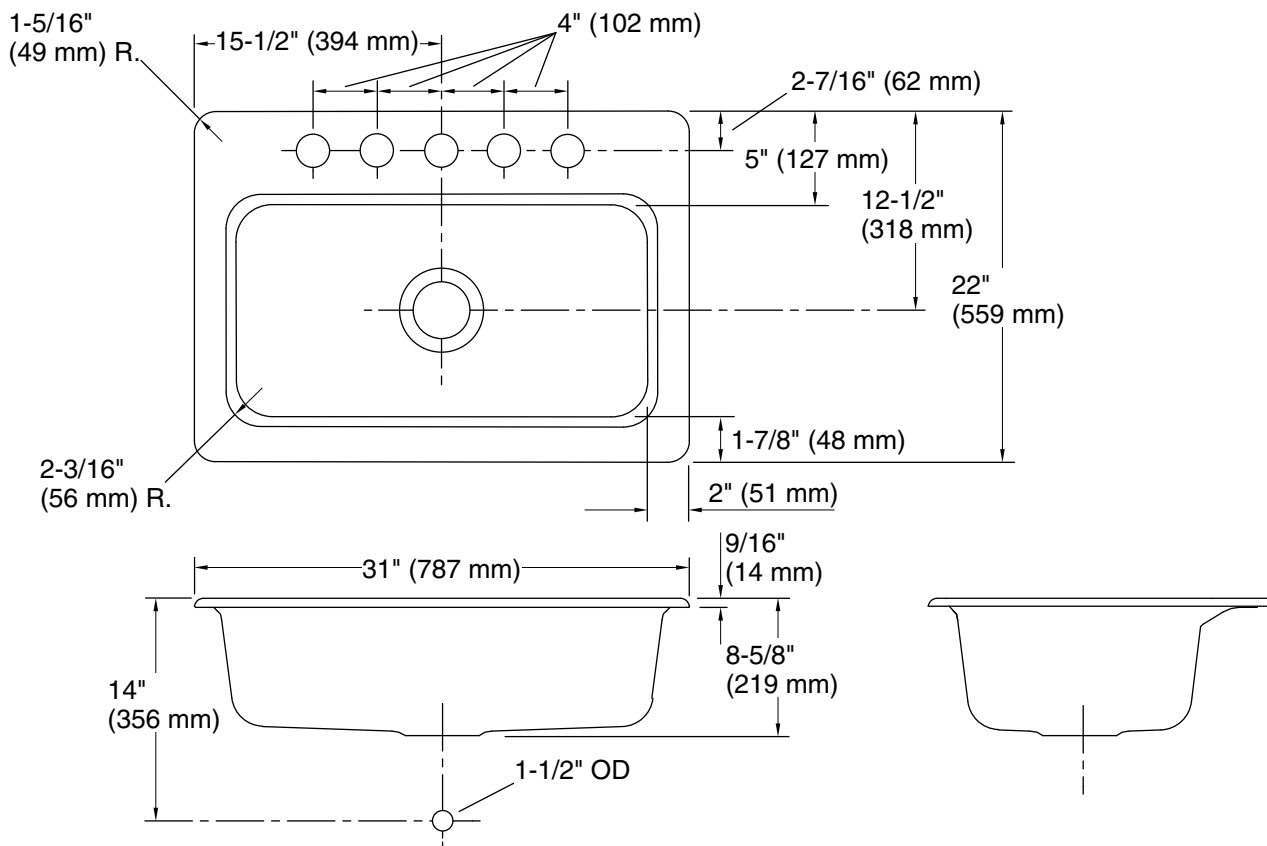

Bakersfield™

31" undermount single-bowl kitchen sink
K-5832-5U

Features

- 33" (838 mm) minimum base cabinet width
- Single bowl
- 8" (203 mm) depth
- Five oversized faucet holes
- Oversized holes allow for easy installation of faucets and accessories
- Sink drain with strainer sold separately

Color tiles intended for reference only.

Color	Code	Description
-------	------	-------------

	0	White
---	---	-------

Technical Information

All product dimensions are nominal.

Basin configuration: Single Bowl

Center(s): 8" (203 mm)

Min. base cabinet width: 33" (838 mm)

Bowl area: Length: 27" (686 mm)
Width: 15" (381 mm)
Bowl depth: 8" (203 mm)

Number of deck holes: 5

Faucet hole(s): 2-3/8" (60 mm)

Drain hole: 3-5/8" (92 mm)

Template: 1139754-7, required, included

Notes

Install this product according to the installation instructions.

Faucet holes in under-mount fixture are oversized at \varnothing 2-3/8" (60 mm). Drill faucet holes in counter according to fitting rough-in.