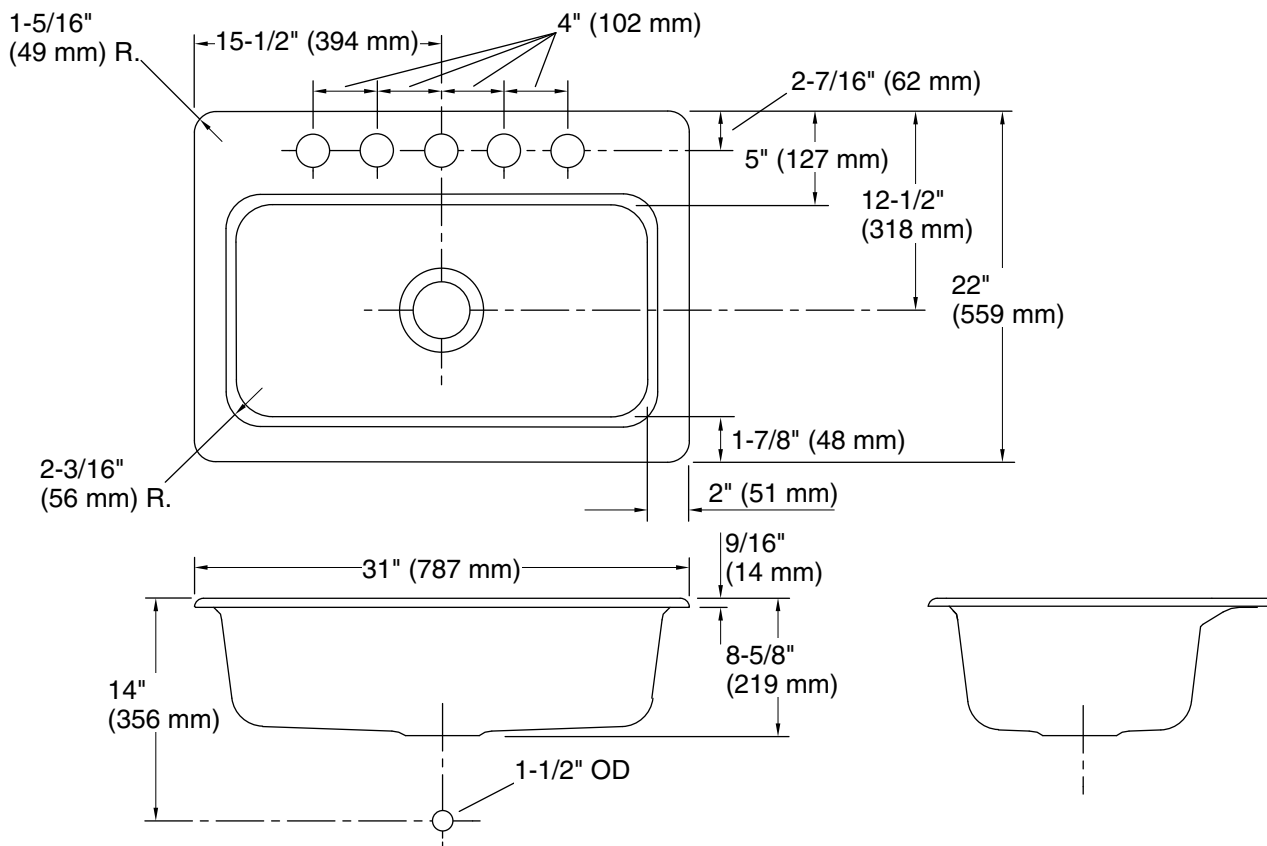

Bakersfield™

31" undermount single-bowl kitchen sink
K-5832-5U

Features

- 33" (838 mm) minimum base cabinet width
- Single bowl
- 8" (203 mm) depth
- Five oversized faucet holes
- Oversized holes allow for easy installation of faucets and accessories
- Sink drain with strainer sold separately

Color tiles intended for reference only.

Color	Code	Description
-------	------	-------------

	0	White
---	---	-------

Technical Information

All product dimensions are nominal.

Basin configuration: Single Bowl
Min. base cabinet width: 33" (838 mm)

Bowl area: Length: 27" (686 mm)
Width: 15" (381 mm)
Bowl depth: 8" (203 mm)

Number of deck holes: 5

Faucet hole(s): 2-3/8" (60 mm)

Drain hole: 3-5/8" (92 mm)

Template: 1139754-7, required, included

Notes

Install this product according to the installation instructions.

Faucet holes in under-mount fixture are oversized at \varnothing 2-3/8" (60 mm). Drill faucet holes in counter according to fitting rough-in.