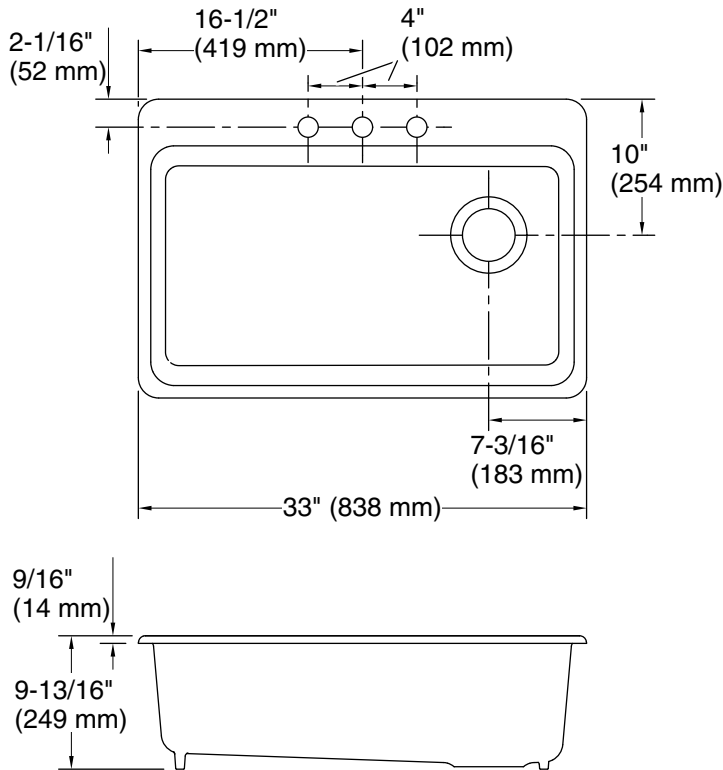

Features

- 33" (838 mm) minimum base cabinet width
- Single bowl
- 9" (229 mm) depth provides generous workspace
- Three faucet holes
- Bowl slopes toward drain to minimize water pooling
- Offset drain increases workspace in the sink and storage space underneath
- Box includes: Sink, two sink racks, installation hardware, cutout template
- Sink drain with strainer sold separately

Included Components

- K-6237 Left-Bowl Sink Rack
- K-6255 Right-Bowl Sink Rack

Codes/Standards

ASME A112.19.1/CSA B45.2

KOHLER® Enameled Cast Iron Kitchen and Bathroom Sink Lifetime Limited Warranty

See website for detailed warranty information.

Available Colors/Finishes

Color tiles intended for reference only.

Color	Code	Description
	0	White
	96	Biscuit
	7	Black Black™

Technical Information

All product dimensions are nominal.

Basin configuration: Single Bowl
 Min. base cabinet width: 33" (838 mm)

Bowl area (Basin #1):
 Length: 30-1/4" (768 mm)
 Width: 15-13/16" (402 mm)
 Bowl depth: 9" (229 mm)
 Water depth: 9" (229 mm)

Number of deck holes: 3

Faucet hole(s): 1-3/8" (35 mm)

Drain hole: 3-7/8" (98 mm)