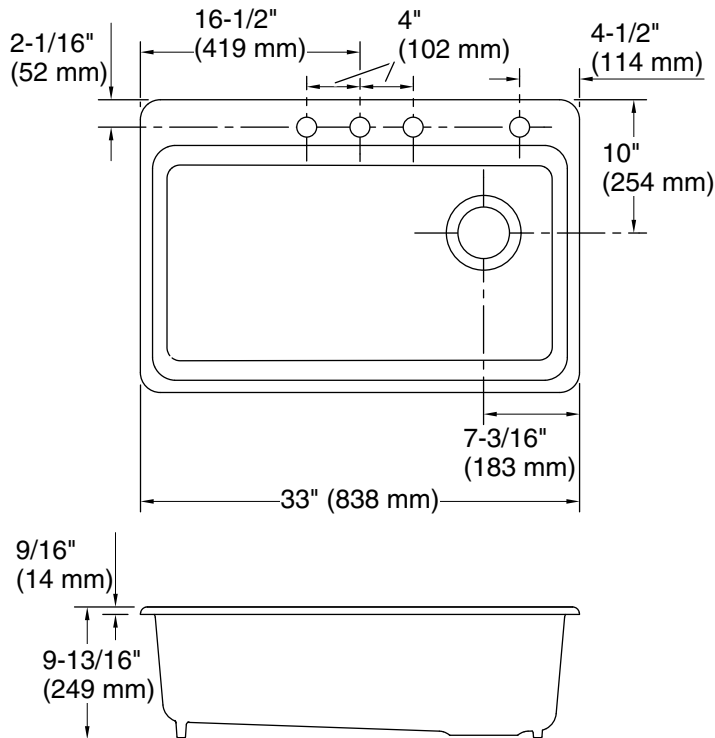

Technical Information

All product dimensions are nominal.

Basin configuration: Single Bowl

Center(s): 8" (203 mm)

Min. base cabinet width: 33" (838 mm)

Bowl area (Basin #1):
Length: 30-1/4" (768 mm)
Width: 15-13/16" (402 mm)
Bowl depth: 9" (229 mm)
Water depth: 9" (229 mm)

Number of deck holes: 4

Faucet hole(s): 1-3/8" (35 mm)

Drain hole: 3-7/8" (98 mm)

Template: Drop-in, 1166727-7, required, included

Notes

Install this product according to the installation instructions.