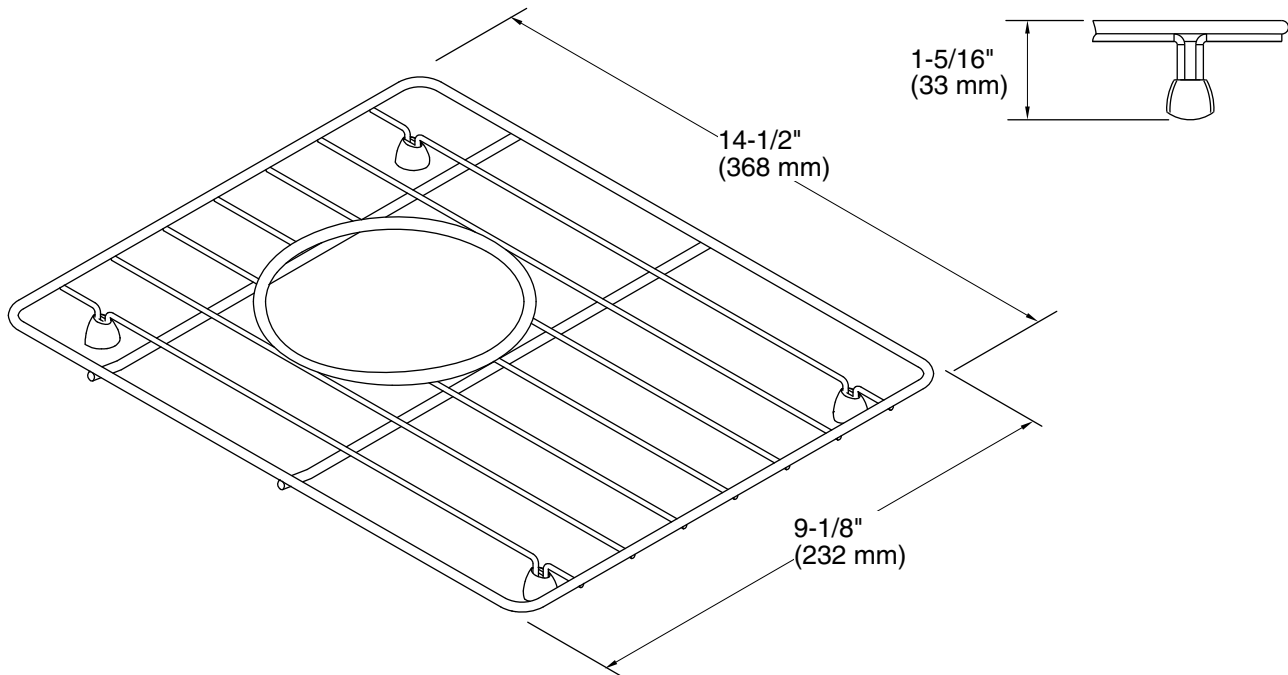

Features

- Fits in the small bowl of the K-6426 and K-6427 Whitehaven kitchen sinks
- Helps protect sink surface from daily wear
- Dishwasher-safe
- Rubber feet provide added protection

Material

- Durable stainless steel construction

Color	Code	Description
	ST	Stainless Steel

Technical Information

All product dimensions are nominal.

Material: Stainless Steel