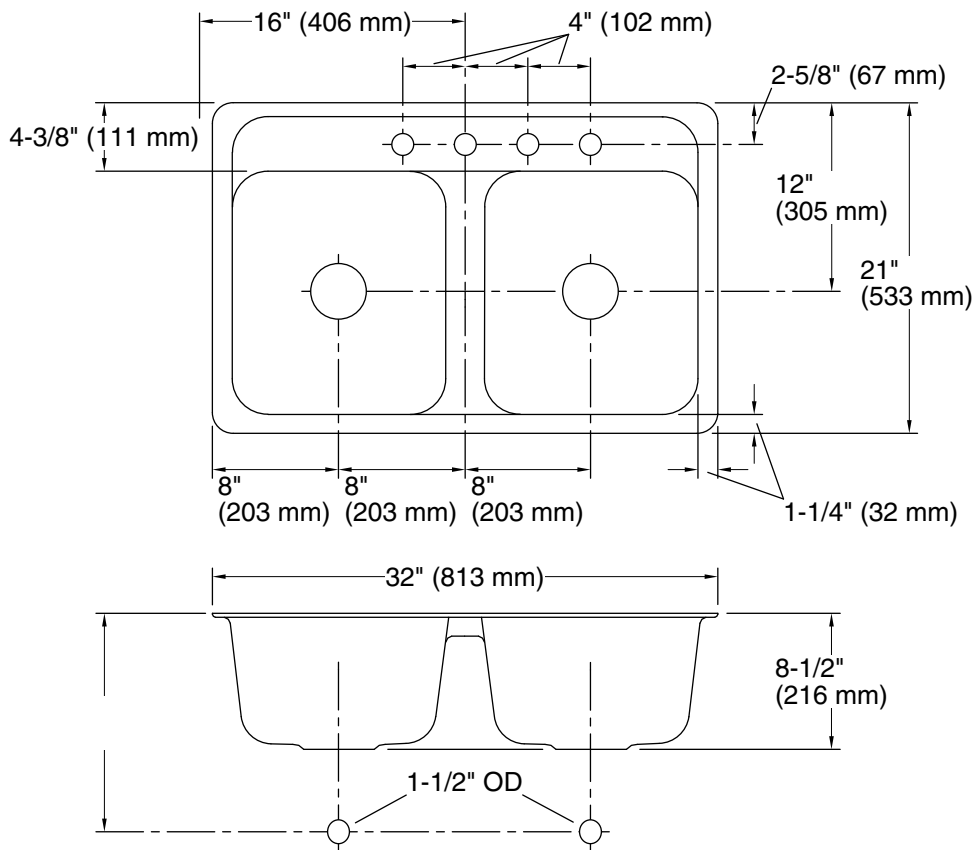

Delafield®
tile-in/metal frame double-equal kitchen sink
K-5950-4

Features

- 36" minimum base cabinet width
- Double-equal bowls
- 8" (203 mm) depth
- Three faucet holes and one accessory hole to the right

See website for detailed warranty information.

Technical Information

All product dimensions are nominal.

Basin configuration:	Equal Bowls
Min. base cabinet width:	36" (914 mm)
Bowl area (Left):	Length: 14" (356 mm) Width: 15" (381 mm) Bowl depth: 8" (203 mm)
Bowl area (Right):	Length: 14" (356 mm) Width: 15" (381 mm) Bowl depth: 8" (203 mm)
Number of deck holes:	4
Faucet hole(s):	1-3/8" (35 mm)
Drain hole:	3-5/8" (92 mm)