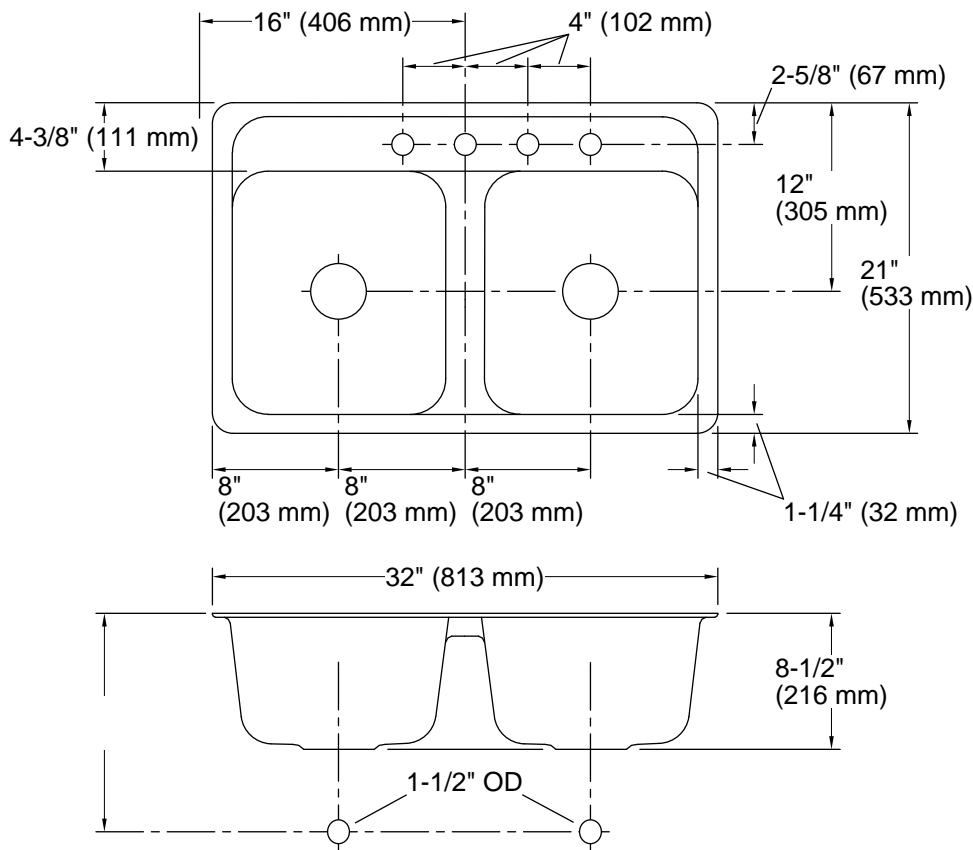

Delafield®
tile-in/metal frame double-equal kitchen sink
K-5950-4

Features

- 36" minimum base cabinet width
- Double-equal bowls
- 8" (203 mm) depth
- Three faucet holes and one accessory hole to the right

See website for detailed warranty information.

Technical Information

All product dimensions are nominal.

Basin configuration:	Equal Bowls
Min. base cabinet width:	36" (914 mm)
Bowl area (Left):	Length: 14" (356 mm) Width: 15" (381 mm) Bowl depth: 8" (203 mm)
Bowl area (Right):	Length: 14" (356 mm) Width: 15" (381 mm) Bowl depth: 8" (203 mm)
Number of deck holes:	4
Faucet hole(s):	1-3/8" (35 mm)
Drain hole:	3-5/8" (92 mm)