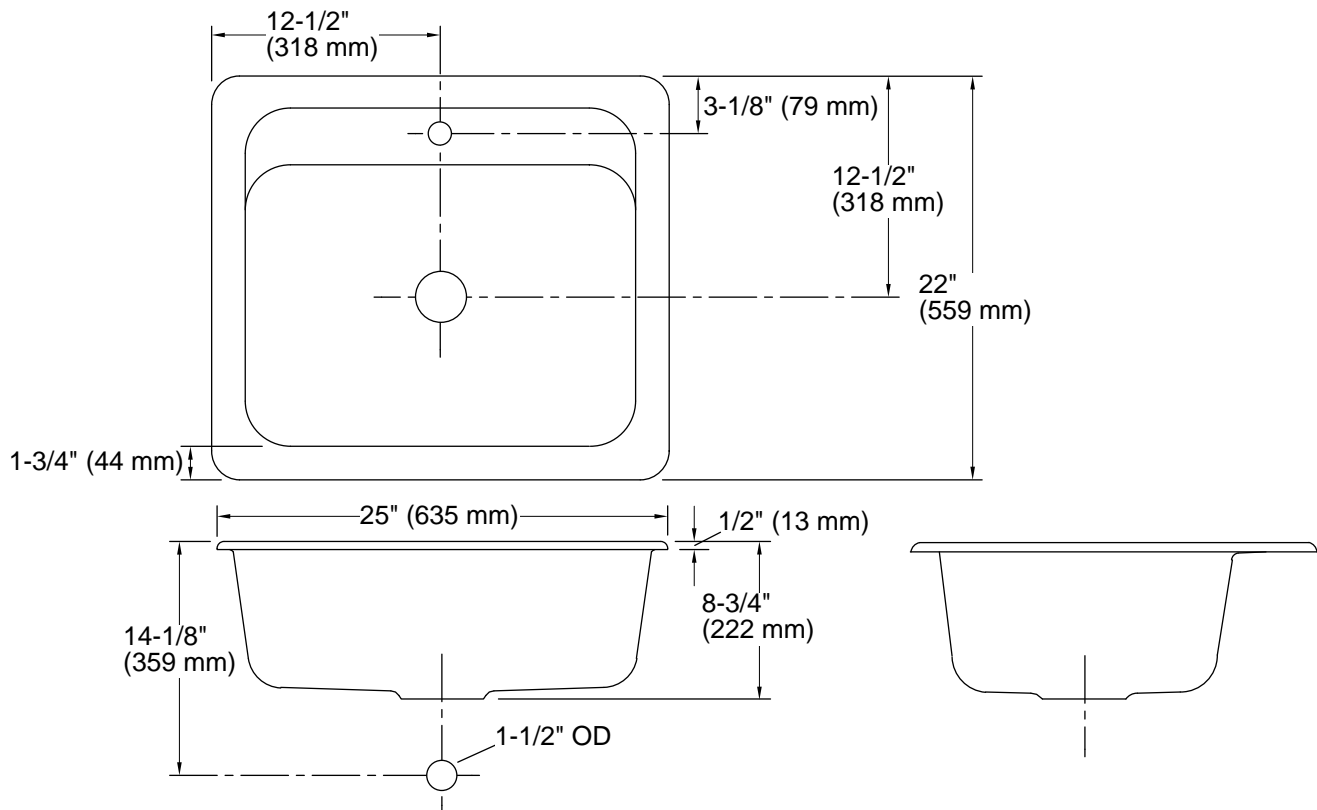

Mayfield™
25" top-mount single-bowl kitchen sink
K-5964-1

Features

- 27" (686 mm) minimum base cabinet width
- Single bowl
- 7-3/4" (197 mm) depth
- Single faucet hole
- Constructed of KOHLER® Enameled Cast Iron.

Technical Information

All product dimensions are nominal.

| | |
|----------------------|--|
| Basin configuration: | Single Bowl |
| Cutout: | Top-mount, 23-3/4" x 20-3/4" (603 mm x 527 mm) with 1" (25 mm) radius corners |
| Bowl area (Only): | Length: 22" (559 mm) Width: 15" (381 mm) Bowl depth: 8" (203 mm) Water depth: 7-3/4" (197 mm) |
| Drain hole: | 3-5/8" (92 mm) |
| Template: | 1031341-7, required, included |