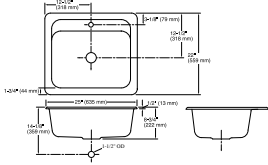

Mayfield™
25" top-mount single-bowl kitchen sink
K-5964-1

Features

- 27" (686 mm) minimum base cabinet width
- Single bowl
- 7-3/4" (197 mm) depth
- Single faucet hole
- Constructed of KOHLER® Enameled Cast Iron.

Technical Information

All product dimensions are nominal.

- Basin configuration: Single Bowl
- Cutout: Top-mount, 23-3/4" x 20-3/4" (603 mm x 527 mm) with 1" (25 mm) radius corners
- Bowl area (Only): Length: 22" (559 mm)
Width: 15" (381 mm)
Bowl depth: 8" (203 mm)
Water depth: 7-3/4" (197 mm)
- Drain hole: 3-5/8" (92 mm)
- Template: 1031341-7, required, included