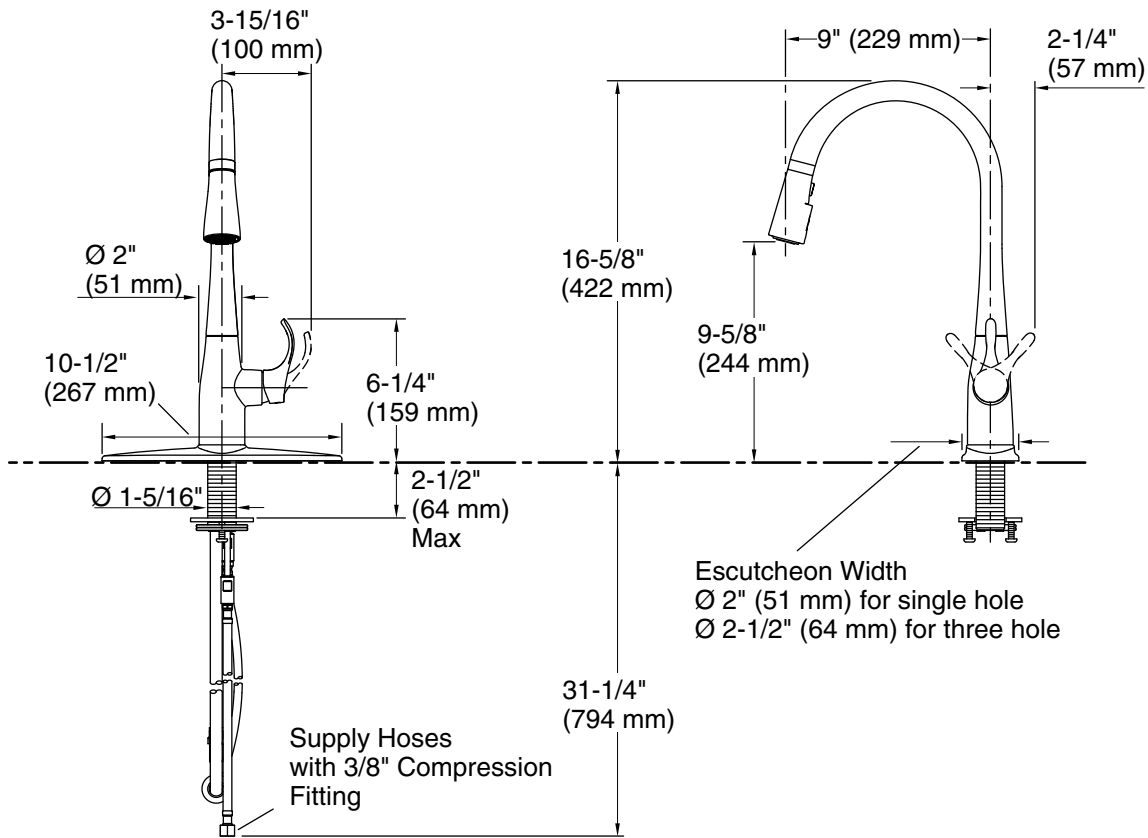

### Technical Information

All product dimensions are nominal.

#### Spout:

Spout reach: 9" (229 mm)