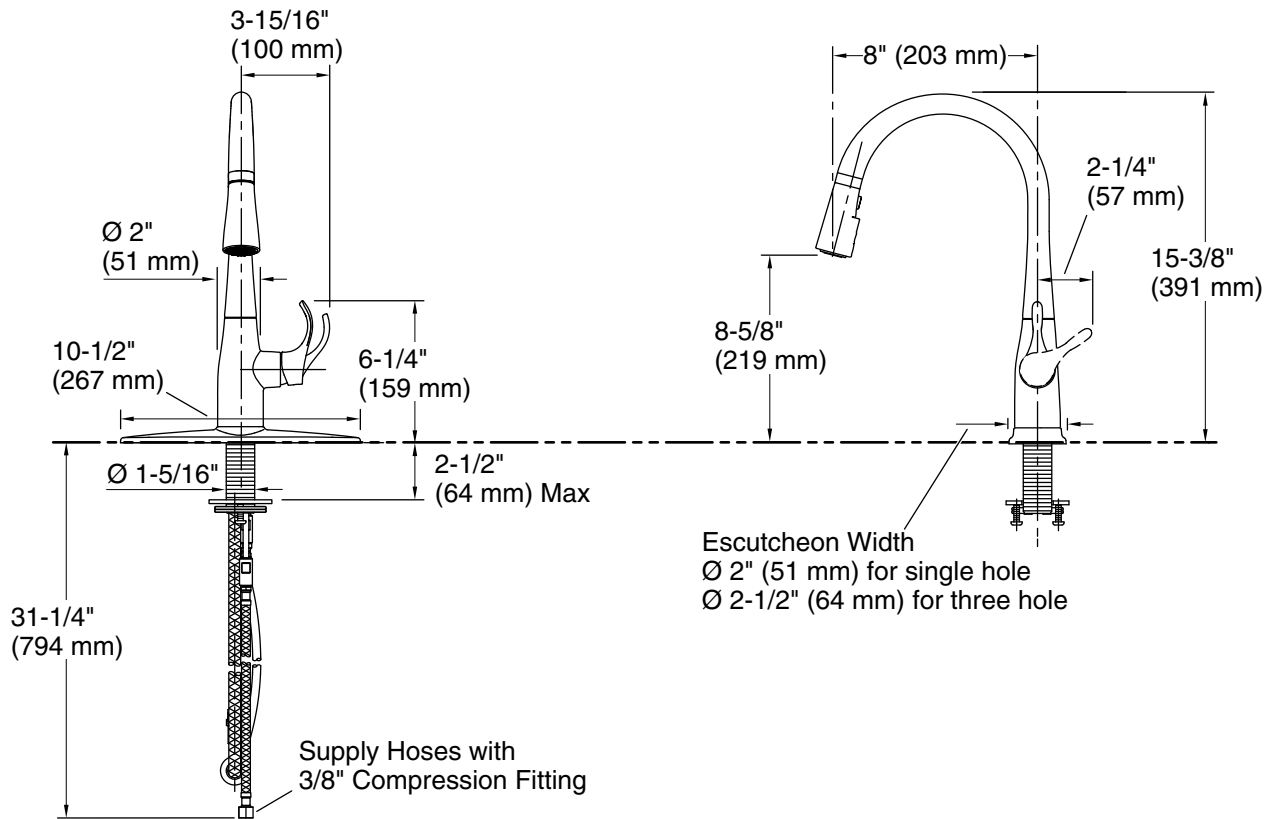

Technical Information

All product dimensions are nominal.

Faucet:

Flow rate: 1.5 gal/min (5.7 l/min)

Drain included: No

Spout:

Spout reach: 8" (203 mm)

Handshower: