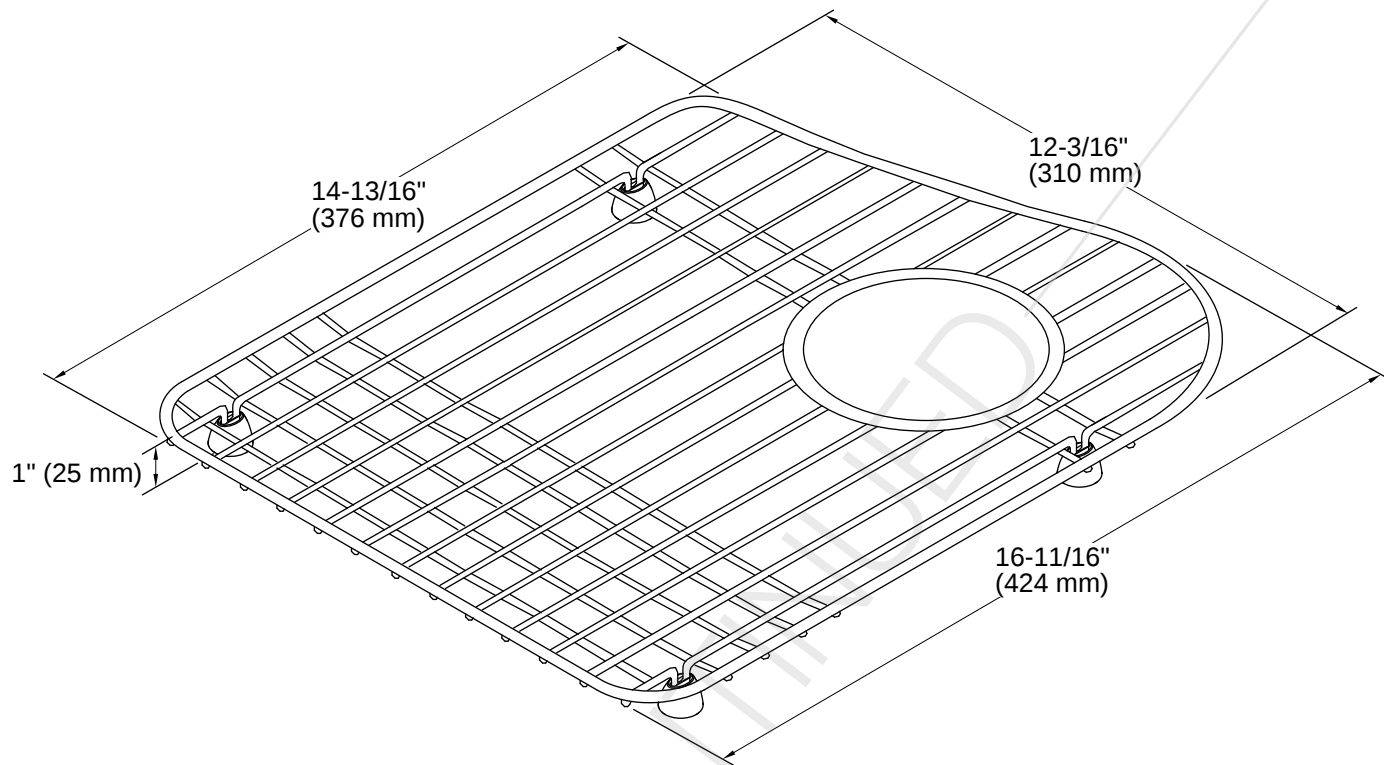

Installation Notes

Install this product according to the installation instructions.