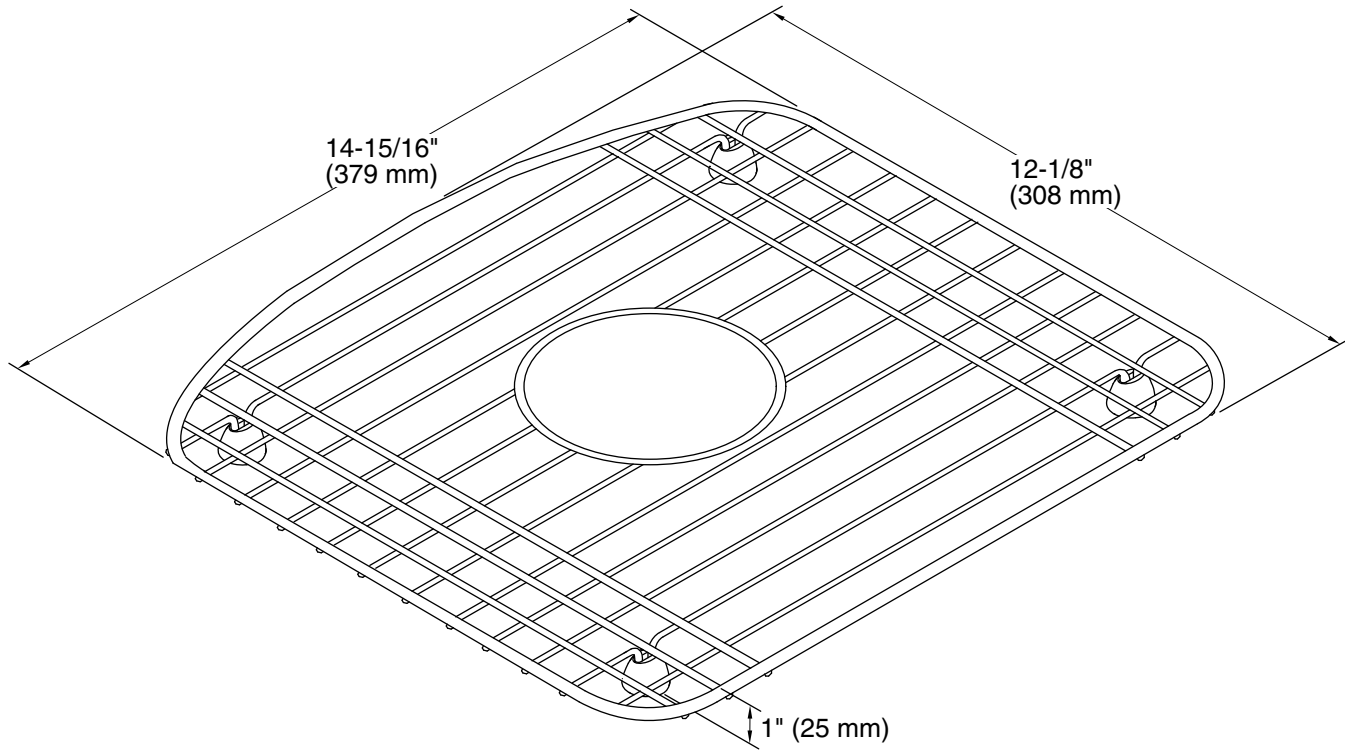

Features

- Fits in either bowl of the K-5815 and K-5838 Deerfield kitchen sinks
- Helps protect sink surface from daily wear
- Dishwasher-safe
- Rubber feet provide added protection

Material

- Durable stainless steel construction

Color	Code	Description
	ST	Stainless Steel

Technical Information

All product dimensions are nominal.

Material: Stainless Steel