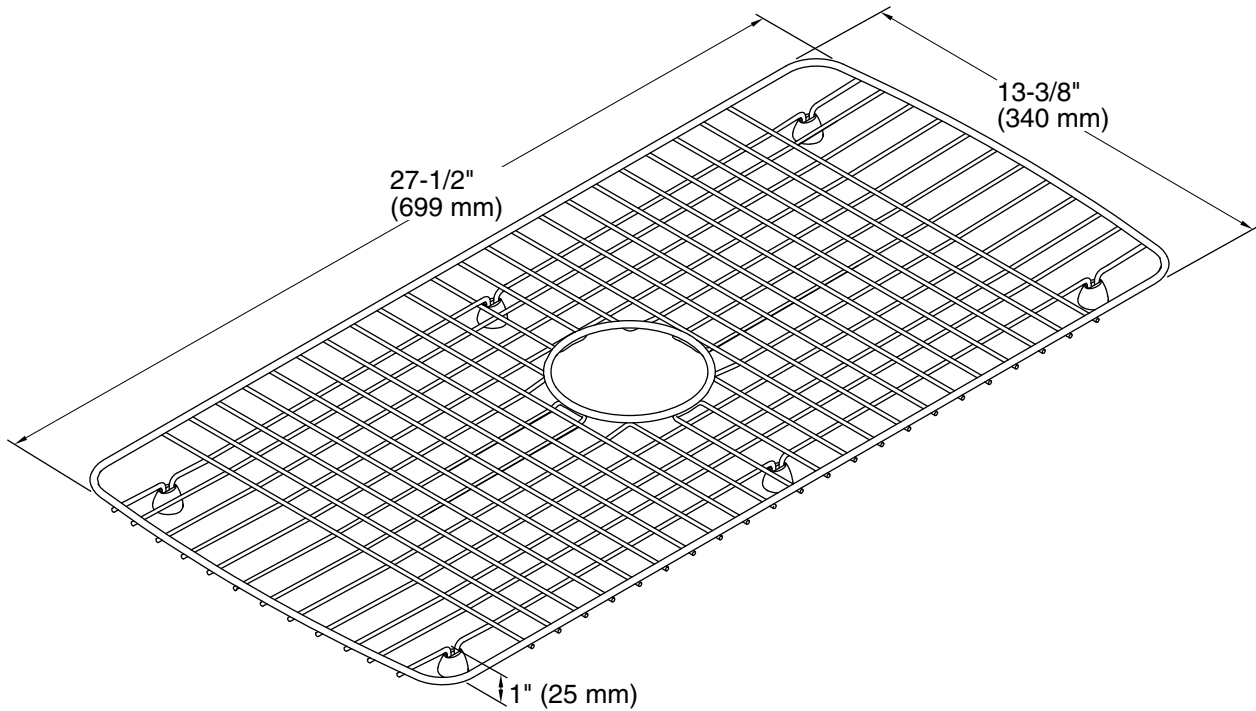

Features

- Fits in the bowl of the K-5863 and K-5864 Cape Dory kitchen sinks
- Helps protect sink surface from daily wear
- Dishwasher-safe
- Rubber feet provide added protection

Material

- Durable stainless steel construction

Color	Code	Description
	ST	Stainless Steel

Technical Information

All product dimensions are nominal.

Material: Stainless Steel