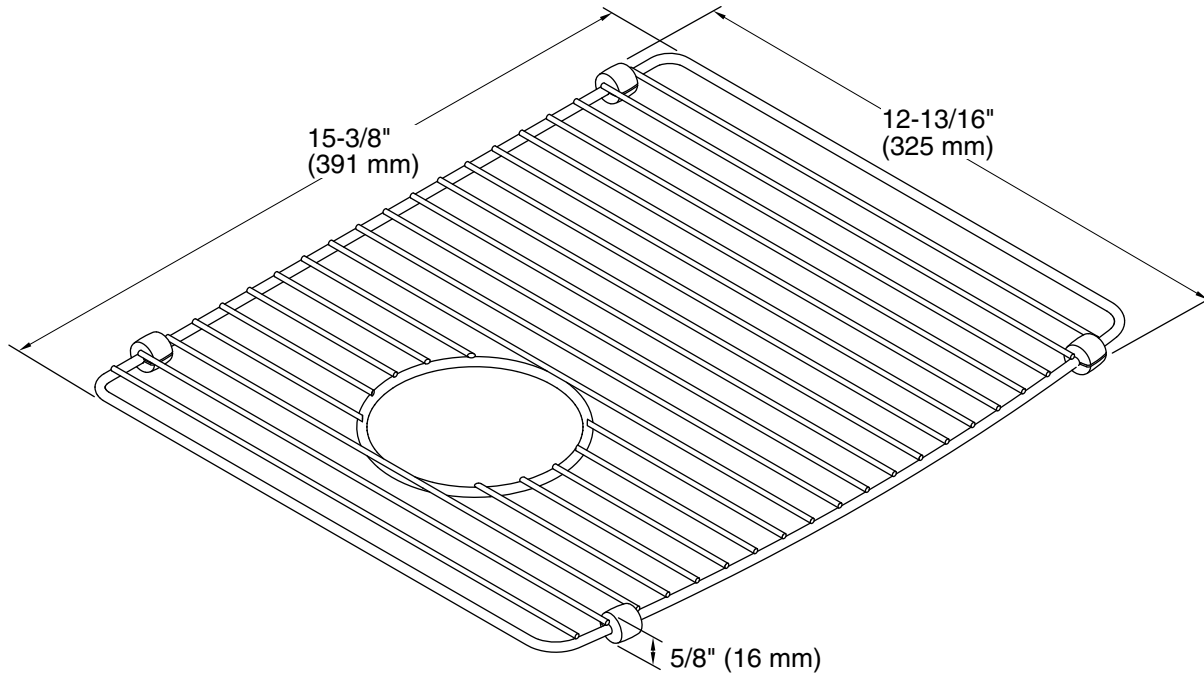

Technical Information

All product dimensions are nominal.

Material: Stainless Steel