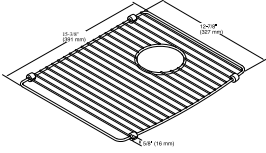

# KOHLER®

**Deerfield®**  
Right-Bowl Sink Rack  
**K-6122**