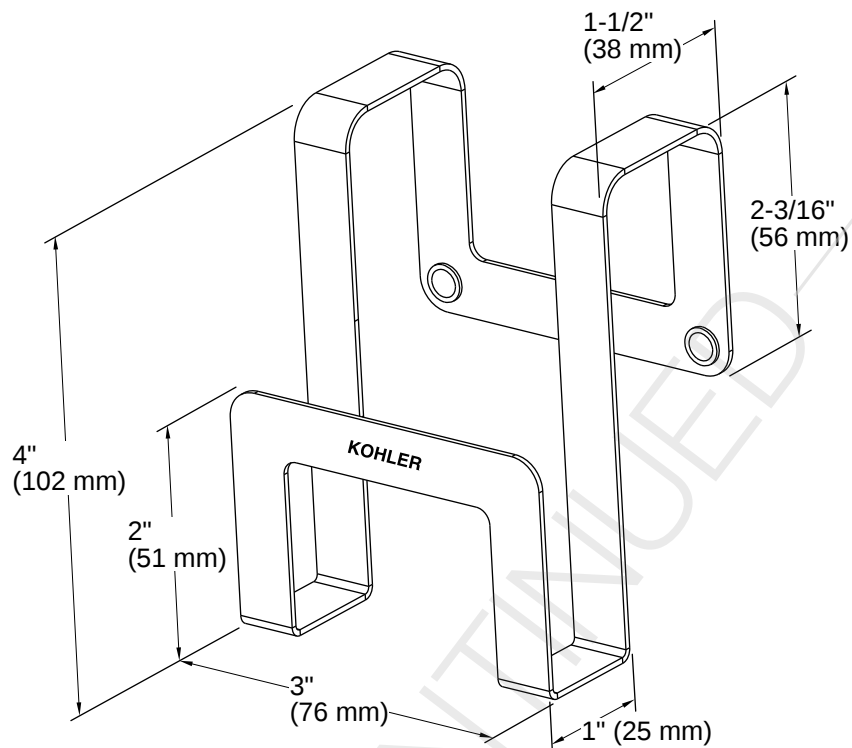

Installation Notes

Install this product according to the installation instructions.