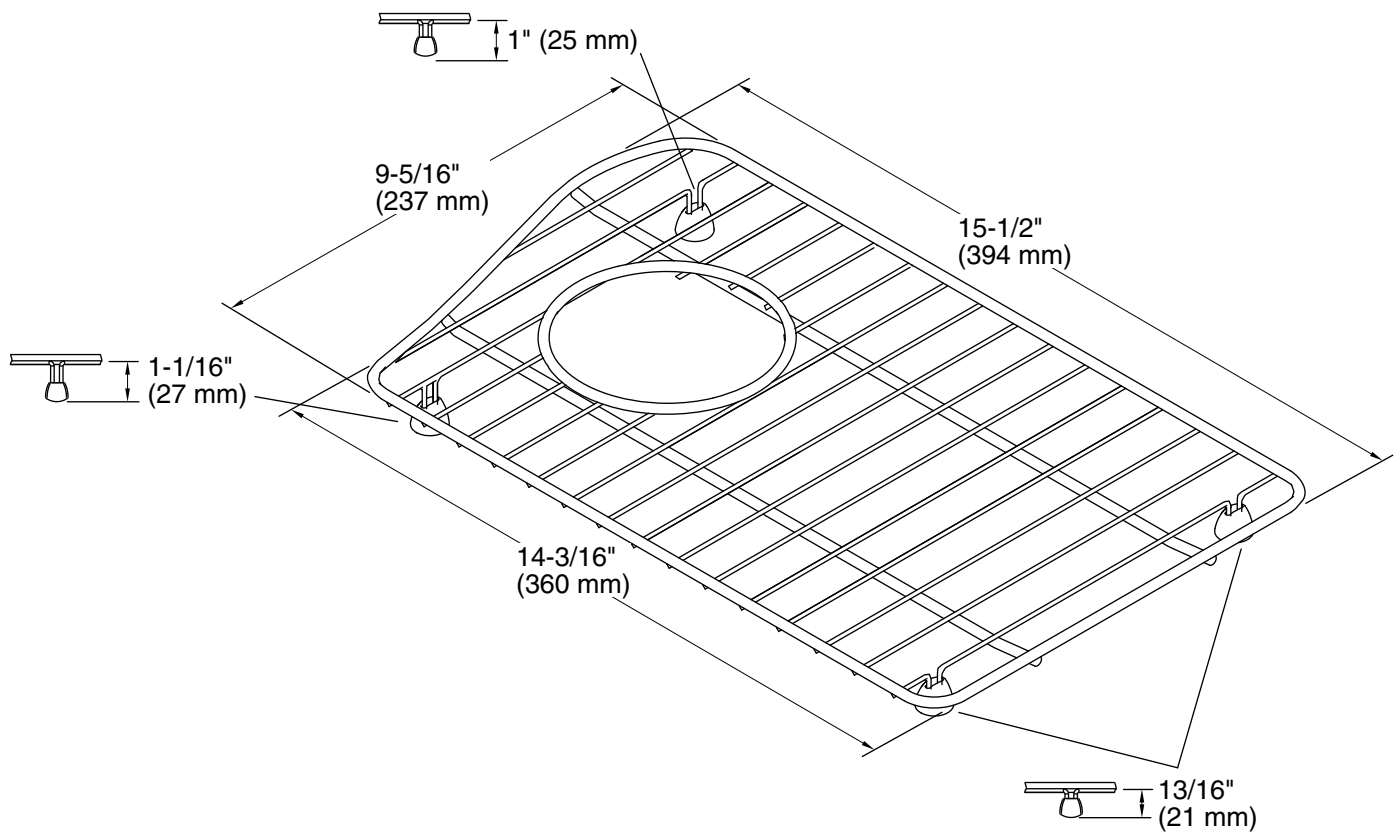

**Lawnfield®**  
Right-Bowl Sink Rack  
**K-6162**

**Features**

- Fits in the right bowl of the K-5841 Lawnfield kitchen sink.
- Durable stainless steel construction.
- Helps protect sink surface from daily wear.
- Dishwasher safe.
- Rubber feet provide added protection.

### Technical Information

All product dimensions are nominal.

Material: Stainless Steel