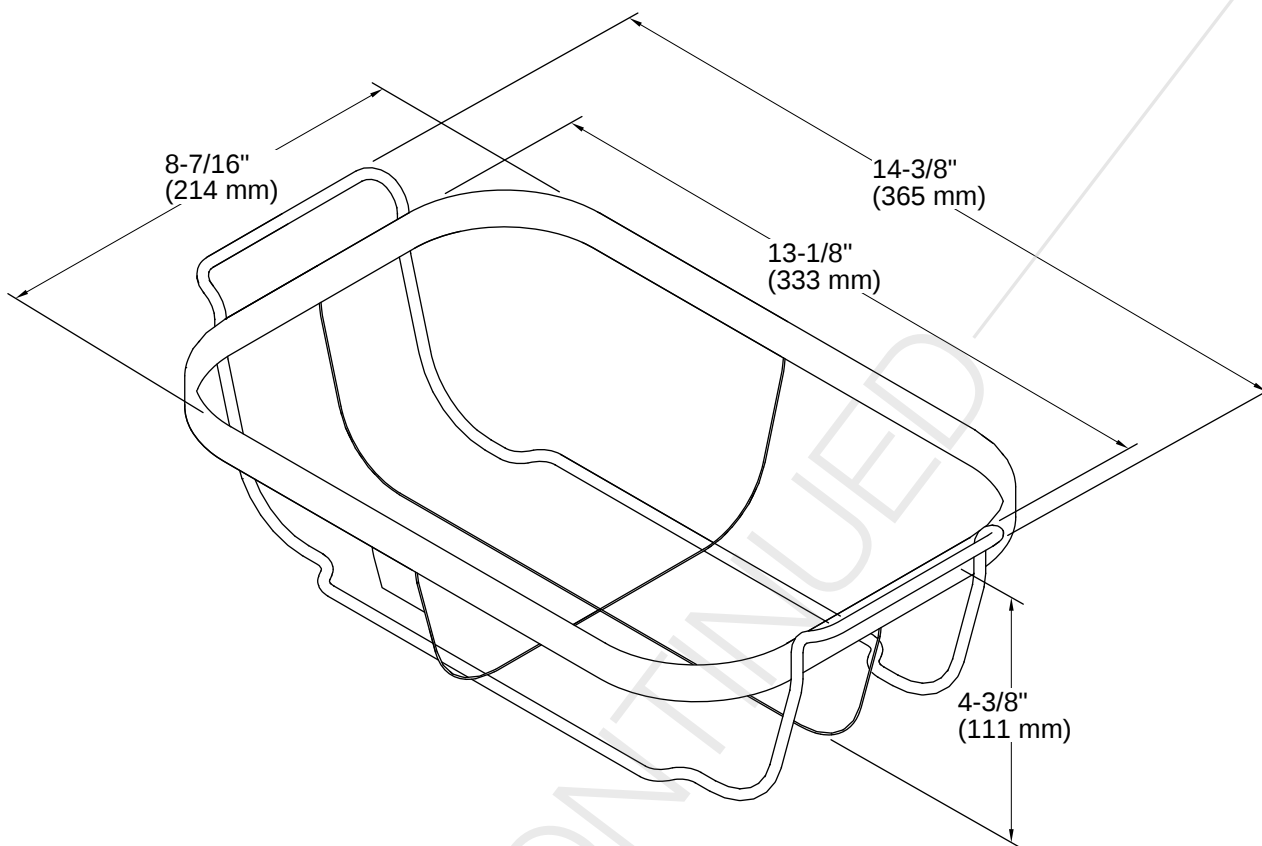

Installation Notes

Install this product according to the installation instructions.