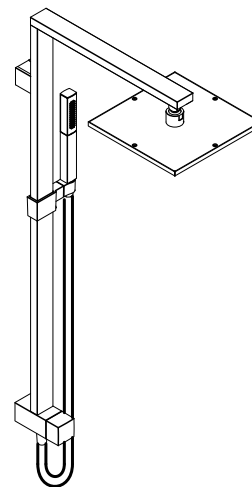

Features

- Includes 10" square rainhead
- Includes handshower
- Includes hose
- Requires valve (sold separately) for installation

Material

- Brass
- KOHLER® finishes resist corrosion and tarnishing

Technology

- Katalyst® air-induction technology infuses water with air, creating bigger drops for a more powerful spray

Codes and Standards vary by country.
Consult your Kohler representative for detailed information.

Warranty varies by country. See country website for detailed warranty information.