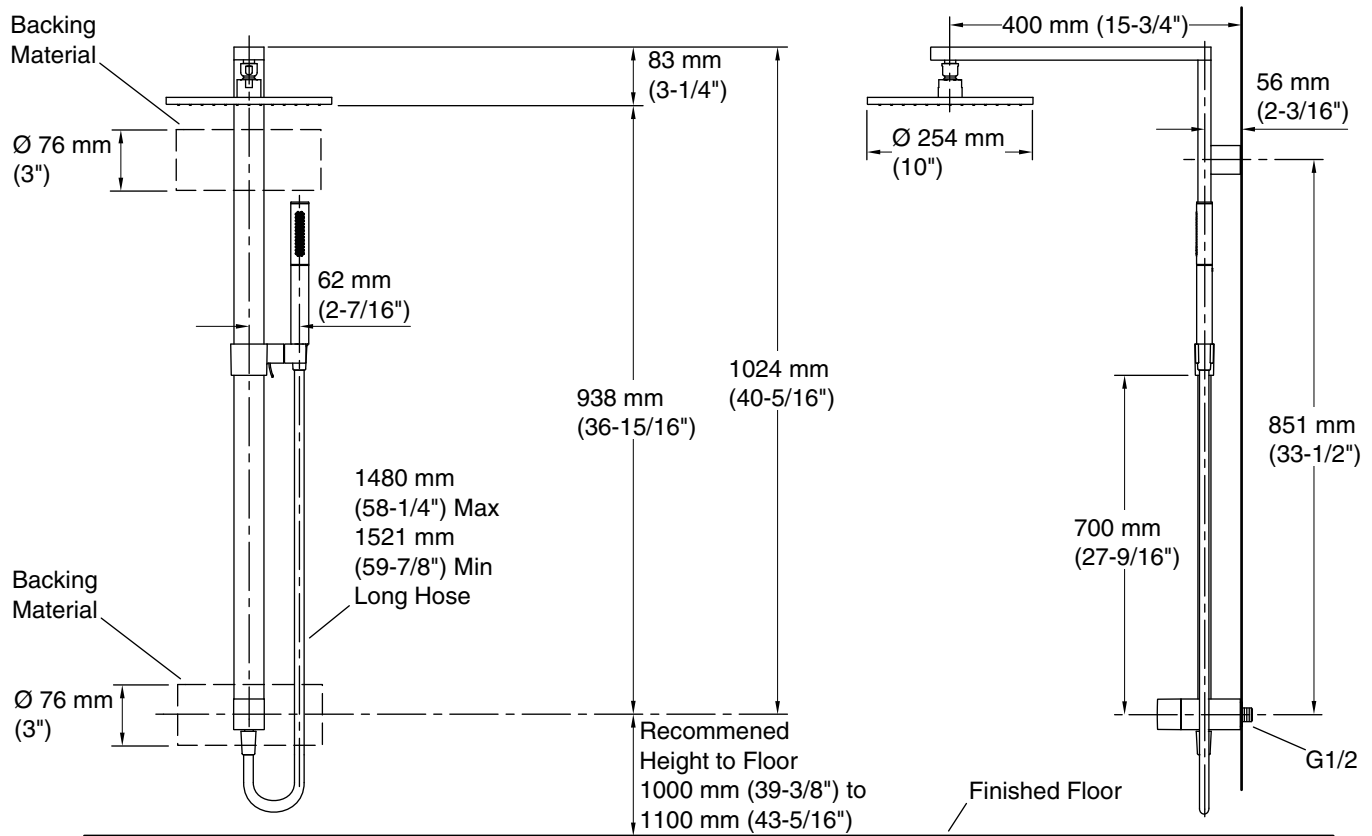

Features

- Includes 10" square rainhead
- Includes handshower
- Includes hose
- Requires valve (sold separately) for installation

Material

- Brass
- KOHLER[®] finishes resist corrosion and tarnishing

Technology

Warranty varies by country. See country website for detailed warranty information.

Technical Information

All product dimensions are nominal.

Handshower:

Pressure: 45 psi (3.1 bar)

Showerhead/Body Spray:

Rated maximum flow: 2.91 gal/min (11 l/min)

Pressure: 45 psi (3.1 bar)

Notes

Install this product according to the installation instructions.