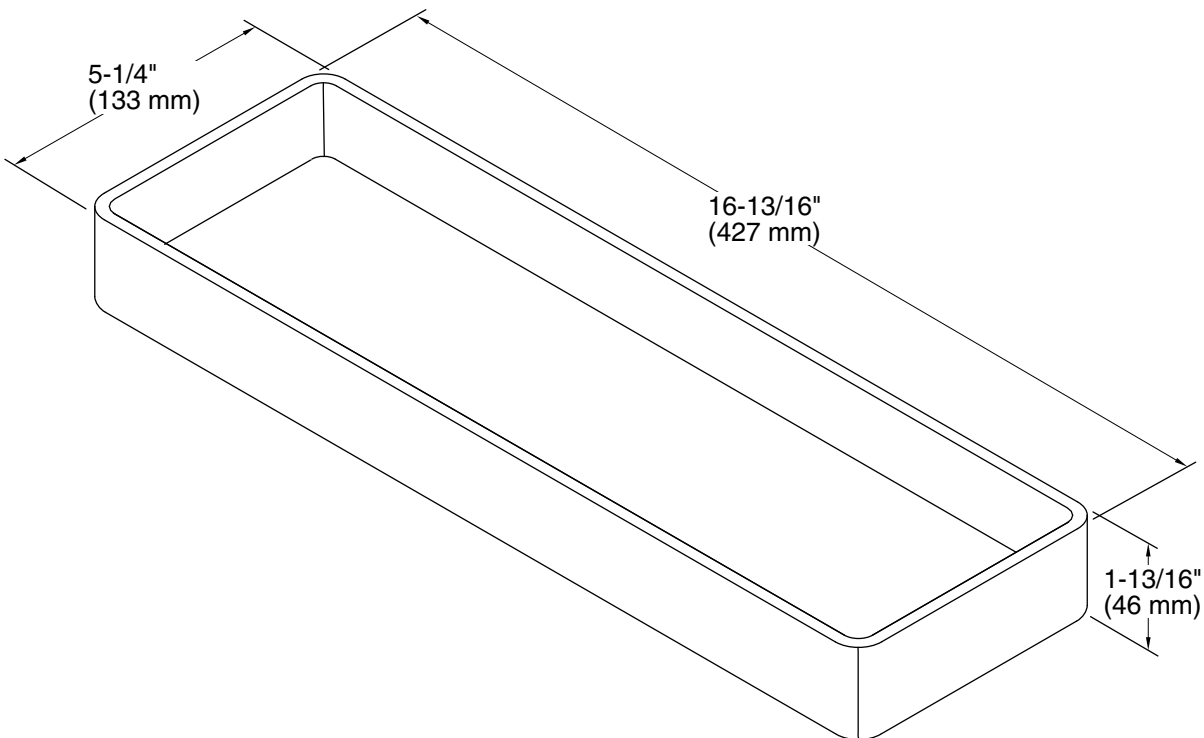

Features

- Fits atop the accessory ledge of the K-3760 and K-3761 Stages kitchen sinks
- Included with the K-3760 and K-3761 Stages kitchen sinks
- Durable polypropylene construction
- Dishwasher-safe

Recommended Products/Accessories

Available Colors/Finishes

Color tiles intended for reference only.

Color	Code	Description
-------	------	-------------

	0	White
---	---	-------

Technical Information

All product dimensions are nominal.

Material: Plastic