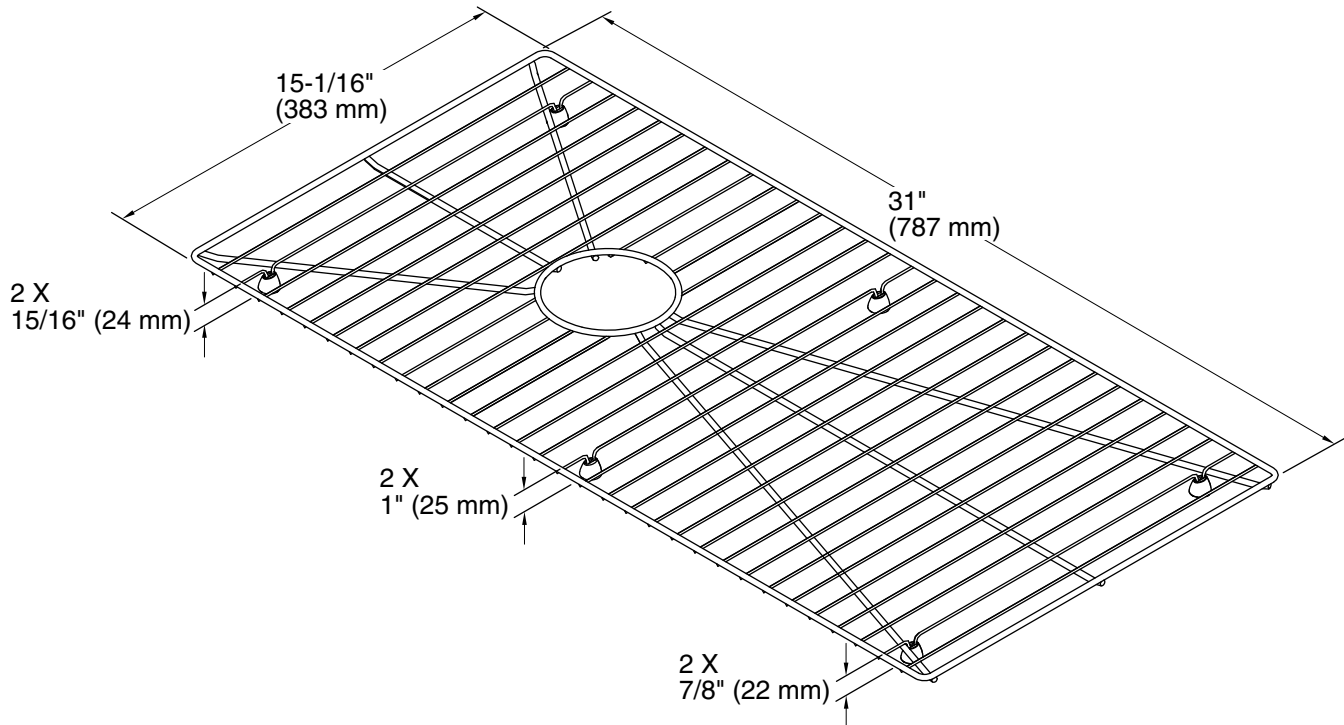

Technical Information

All product dimensions are nominal.

Material: Stainless Steel